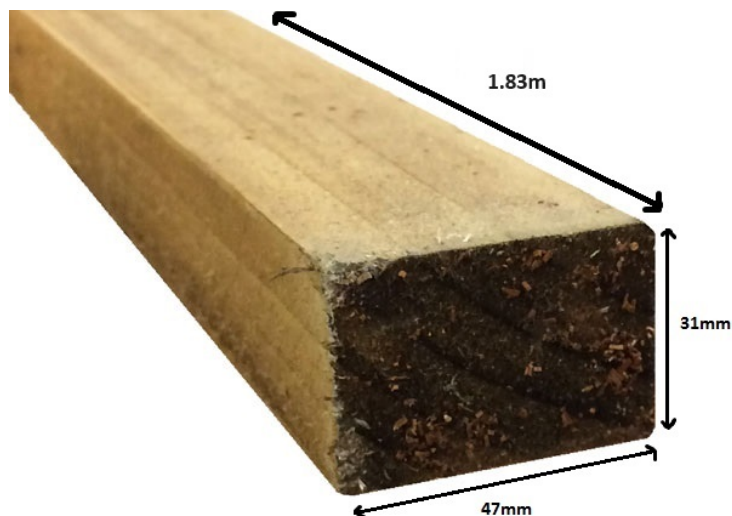

## 1.83m x 31x47 Rail Green

Price: £3.50

SKU: B21G

Product Categories: [Fencing](#), [Fencing Materials](#)

Product Tags: [Batten](#), [Fencing Rails](#), [green](#), [Panel batten](#), [Panel rail](#), [Rail](#)

Product Page: <https://lemonfencing.co.uk/product/1-83m-x-31x47-rail-green/>

### Product Summary

- 1.83m x 31 x 47 rail/doorstop green - Pressure treated rail for use with feather edge panels or as door stops for a gate. - Sawn timber - No minimum order quantity for Del Area A

Not available for delivery in Del Area B

### Product Attributes

- Dimensions: 1830 &times; 31 &times; 47 mm
- Weight: 0.0000 kg