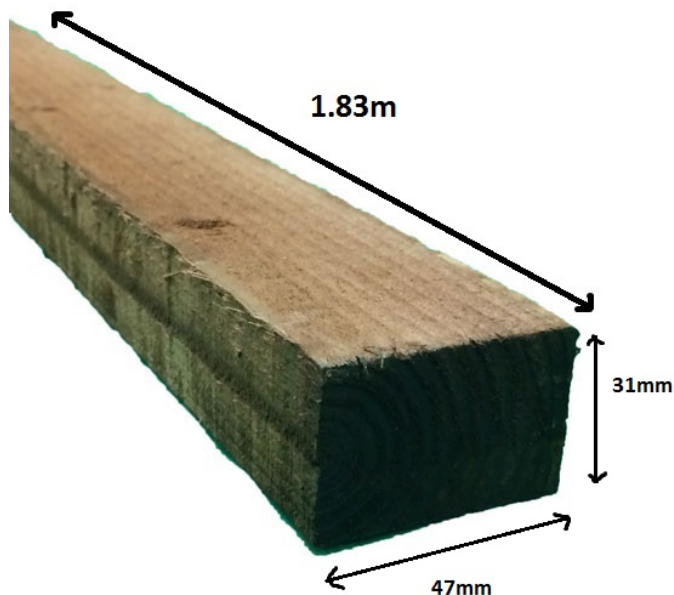

## 1.83m x31x47 Rail Brown

Price: £3.50

SKU: B21

Product Categories: [Fencing](#), [Fencing Materials](#)

Product Tags: [Batten](#), [brown](#), [Fencing Rails](#), [Panel batten](#), [Panel rail](#), [Rail](#)

Product Page: <https://lemonfencing.co.uk/product/1-83m-x31x47-rail-brown/>

## Product Summary

- 1.83m x 31 x 47 rail brown - Pressure treated rail for use with feather edge panels or as door stops for a gate. -

Sawn timber - No minimum order quantity for Del Area A

Not available for delivery in Del Area B

## Product Attributes

- Dimensions: 1830 &times; 31 &times; 47 mm
- Weight: 0.0000 kg