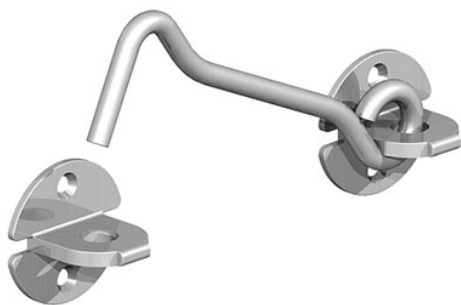

## Cabin hook 150mm

**Price: £5.00**

**SKU:** 5321501

**Product Categories:** [Gate Fittings](#), [Gates](#)

**Product Tags:** [cabin hook](#), [galv](#)

**Product Page:** <https://lemonfencing.co.uk/product/100mm-cabin-hook/>

### Product Summary

- 150mm cabin hook galvanised - Screws included. - For keeping garden gates or doors open and not allowing to slam shut.

No minimum order quantity for Del Area A

Not available for delivery in Del Area B

## Product Attributes

- Dimensions: 100 &times; 50 &times; 25 mm
- Weight: 0.0000 kg