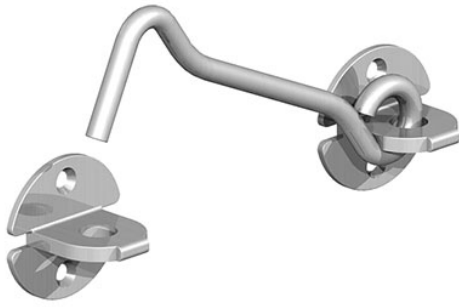

## Cabin hook 150mm

**Price: £5.00**

**SKU:** 5321501

**Product Categories:** [Gate Fittings](#), [Gates](#)

**Product Tags:** [cabin hook](#), [galv](#)

**Product Page:** <https://lemonfencing.co.uk/product/100mm-cabin-hook/>

### Product Summary

- 150mm cabin hook galvanised - Screws included. - For keeping garden gates or doors open and not allowing to slam shut.

No minimum order quantity for Del Area A

Not available for delivery in Del Area B

## Product Attributes

- Dimensions: 100 &times; 50 &times; 25 mm
- Weight: 0.0000 kg