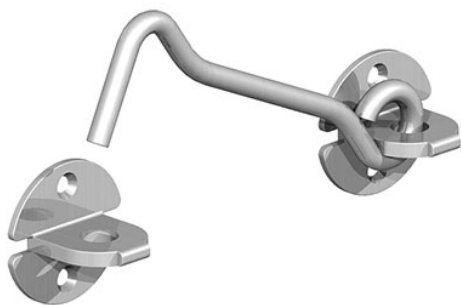

Cabin hook 150mm

Price: £5.00

SKU: 5321501

Product Categories: [Gate Fittings](#), [Gates](#)

Product Tags: [cabin hook](#), [galv](#)

Product Page: <https://lemonfencing.co.uk/product/100mm-cabin-hook/>

Product Summary

- 150mm cabin hook galvanised - Screws included. - For keeping garden gates or doors open and not allowing to slam shut.

No minimum order quantity for Del Area A

Not available for delivery in Del Area B

Product Attributes

- Dimensions: 100 × 50 × 25 mm
- Weight: 0.0000 kg