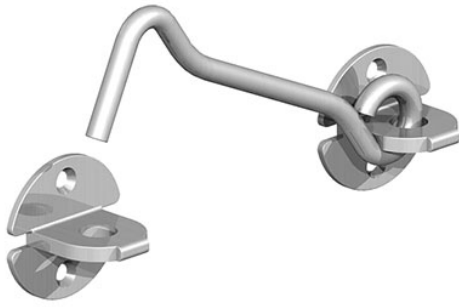

Cabin hook 150mm

Price: £5.00

SKU: 5321501

Product Categories: [Gate Fittings](#), [Gates](#)

Product Tags: [cabin hook](#), [galv](#)

Product Page: <https://lemonfencing.co.uk/product/100mm-cabin-hook/>

Product Summary

- 150mm cabin hook galvanised - Screws included. - For keeping garden gates or doors open and not allowing to slam shut.

No minimum order quantity for Del Area A

Not available for delivery in Del Area B

Product Attributes

- Dimensions: 100 × 50 × 25 mm
- Weight: 0.0000 kg