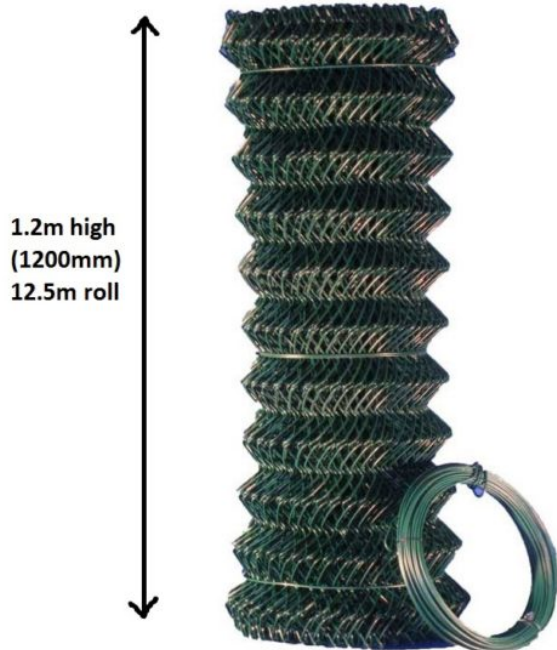

12.5m x 1200 Light PVC Link

Price: £91.00

SKU: WCLPU122512

Product Categories: [Chainlink Fencing](#), [Fencing](#)

Product Tags: [chainlink](#), [green](#), [pvc](#)

Product Page: <https://lemonfencing.co.uk/product/12-5m-x-1200-light-pvc-link/>

Product Summary

- Light gauge chainlink - 2.5 / 1.70 (core) - 12.5m roll - 1200mm high - Green PVC coated - Line wire included - No minimum order quantity for Del Area A - Not available for delivery in Del Area B

CHECK MY DELIVERY AREA

Product Description

DELIVERY / USEFUL INFORMATION

An approximate date for delivery will be given a couple of days after placing your order, either by phone or email. There must be available parking, if there are parking constrictions, please make us aware as this may incur a charge. We try to give either an AM or PM time slot for our deliveries, as we cannot always give a specific time of delivery. Our trucks are tracked, so if you would like a more specific time, please phone on the day of delivery or the day before.

Product Attributes

- Dimensions: 12500 × 20 × 1200 mm