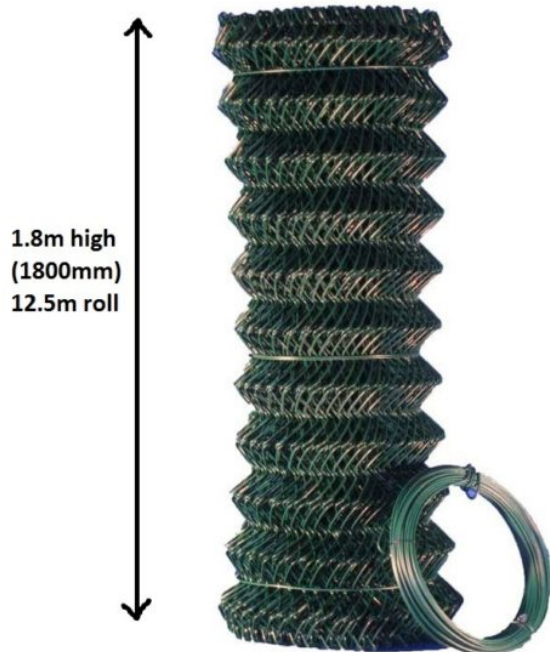

12.5m x 1800 Light PVC Link

Price: £123.00

SKU: WCLPU122518

Product Categories: [Chainlink Fencing](#), [Fencing](#)

Product Tags: [chainlink](#), [green](#), [pvc](#)

Product Page: <https://lemonfencing.co.uk/product/12-5m-x-1800-light-pvc-link/>

Product Summary

- Light gauge chainlink - 2.5 / 1.70 (core) - 12.5m roll - 1800mm high - Green PVC coated - Line wire included - No minimum order quantity for Del Area A - Not available for delivery in Del Area B

Product Attributes

- Dimensions: 12500 × 20 × 1800 mm

- Weight: 0.0000 kg

Product Gallery