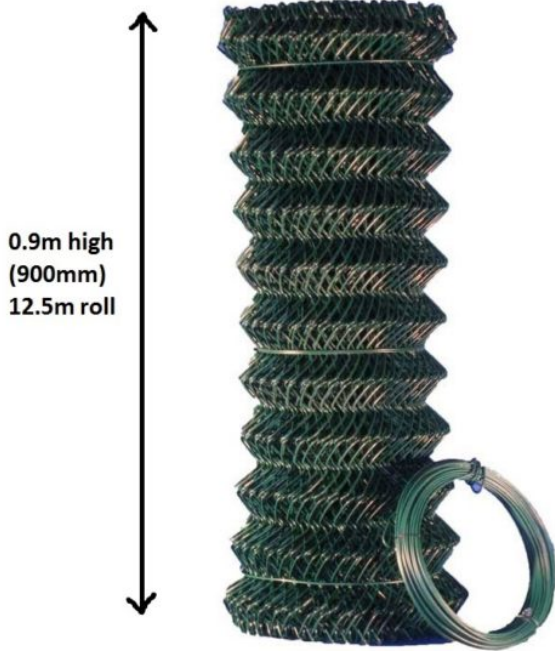

12.5m x 900 Light PVC Link

Price: £64.00

SKU: WCLPU122509

Product Categories: [Chainlink Fencing](#), [Fencing](#)

Product Tags: [chainlink](#), [green](#), [pvc](#)

Product Page: <https://lemonfencing.co.uk/product/12-5m-x-900-light-pvc-link/>

Product Summary

- Light gauge chainlink - 2.5 / 1.70 (core) - 12.5m roll - 900mm high - Green PVC coated - Line wire included - No minimum order quantity for Del Area A - Not available for delivery in Del Area B

[CHECK MY DELIVERY AREA](#)

Product Description

DELIVERY / USEFUL INFORMATION

An approximate date for delivery will be given a couple of days after placing your order, either by phone or email. There must be available parking, if there are parking constrictions, please make us aware as this may incur a charge. We try to give either an AM or PM time slot for our deliveries, as we cannot always give a specific time of delivery. Our trucks are tracked, so if you would like a more specific time, please phone on the day of delivery or the day before.

Product Attributes