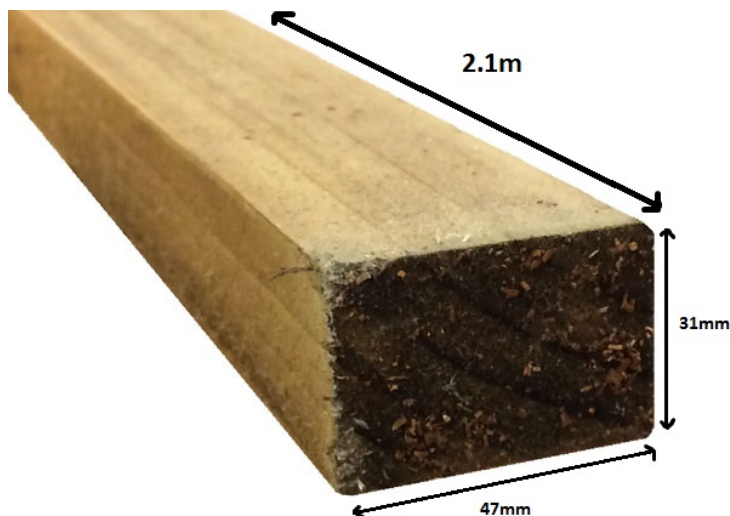

## 2.1m x 31x47 Rail Green

Price: £7.00

SKU: B721G

Product Categories: [Fencing](#), [Fencing Materials](#)

Product Tags: [Batten](#), [Fencing Rails](#), [green](#), [Panel batten](#), [Panel rail](#), [Rail](#)

Product Page: <https://lemonfencing.co.uk/product/2-1m-x-31x47-rail-green/>

### Product Summary

- 2.1m x 31 x 47 rail/doorstop green - Pressure treated rail for use with feather edge panels or as door stops for a gate. - Sawn timber - No minimum order quantity for Del Area A

Not available for delivery in Del Area B

### Product Attributes

- Dimensions: 2100 &times; 31 &times; 47 mm
- Weight: 0.0000 kg