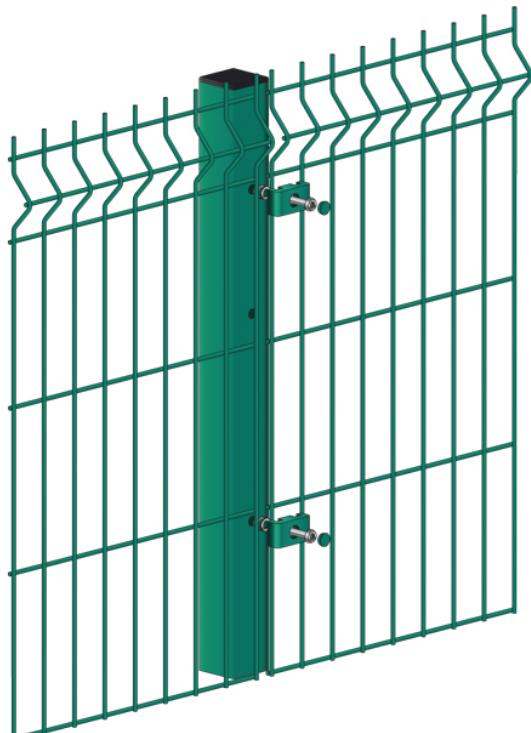

2.6m H Protek 1000 post + fixings

Price: £36.00

SKU: P100086PI

Product Categories: [Fencing](#), [Security fencing systems](#)

Product Tags: [Dig in](#), [Fencing](#), [green](#), [Mesh](#), [Metal Post](#), [Protek 1000 mesh](#), [Security](#), [V mesh](#)

Product Page: <https://lemonfencing.co.uk/product/2-6m-h-protek-1000-inter-post-fixings/>

Product Summary

- 2.6m H Protek 1000 post + fixings - Can be used as an inter/end or internal corner post (please specify in notes)
- To suit a 2m protek 1000 panel - 2.6m x 60mm x 60mm SHS post - Holes for additional insert top and bottom for stepping purposes - Powder coated green - Includes fixings and caps to suit

Product Attributes

- Dimensions: 2600 × 60 × 60 mm

- Weight: 20 kg

Product Gallery