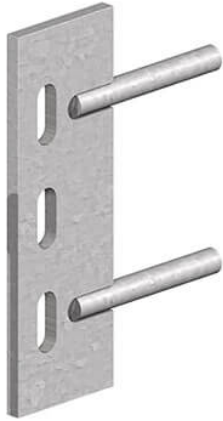

2 Pin Cleat 150mm

Price: £3.50

SKU: 2PC

Product Categories: [Fencing](#), [Fencing Accessories](#)

Product Tags: [pin](#), [pin cleats](#)

Product Page: <https://lemonfencing.co.uk/product/2-pin-cleat-150mm/>

Product Summary

- 150mm pin cleat - For use with traditional closeboard fencing with concrete mortice posts. - Attaches a 2.885m concrete gravel boards to a mortice concrete post. - Use M8 x 75 coach bolts (not included)

Product Attributes

- Dimensions: 150 × 50 × 3 mm

Product Gallery