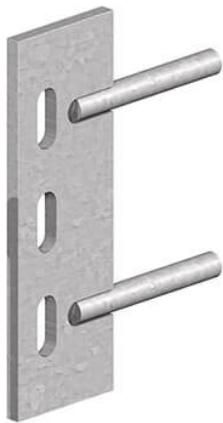

2 Pin Cleat 150mm

Price: £4.50

SKU: 2PC

Product Categories: [Fencing](#), [Fencing Accessories](#)

Product Tags: [pin](#), [pin cleats](#)

Product Page: <https://lemonfencing.co.uk/product/2-pin-cleat-150mm/>

Product Summary

- 150mm pin cleat - For use with traditional closeboard fencing with concrete mortice posts. - Attaches a 2.885m concrete gravel boards to a mortice concrete post. - Use M8 x 75 coach bolts (not included)

Product Attributes

- Dimensions: 150 × 50 × 3 mm

Product Gallery