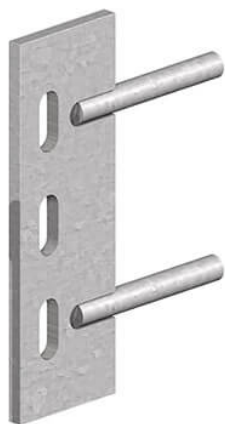

## 2 Pin Cleat 150mm

**Price: £4.50**

**SKU:** 2PC

**Product Categories:** [Fencing](#), [Fencing Accessories](#)

**Product Tags:** [pin](#), [pin cleats](#)

**Product Page:** <https://lemonfencing.co.uk/product/2-pin-cleat-150mm/>

### Product Summary

- 150mm pin cleat - For use with traditional closeboard fencing with concrete mortice posts. - Attaches a 2.885m concrete gravel boards to a mortice concrete post. - Use M8 x 75 coach bolts (not included)

## Product Attributes

- Dimensions: 150 &times; 50 &times; 3 mm