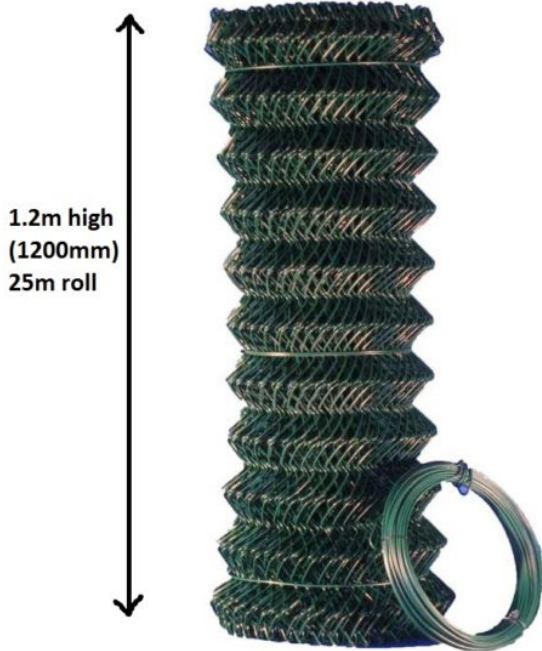

25m x 1200 Light PVC Link

Price: £165.00

SKU: WCLPU252512

Product Categories: [Chainlink Fencing](#), [Fencing](#)

Product Tags: [chainlink](#), [green](#), [pvc](#)

Product Page: <https://lemonfencing.co.uk/product/25m-x-1200-light-pvc-link/>

Product Summary

- Light gauge chainlink - 2.5 / 1.70 (core) - 25m roll - 1200mm high - Green PVC coated - Line wire included - No minimum order quantity for Del Area A - Not available for delivery in Del Area B

[CHECK MY DELIVERY AREA](#)

Product Description

DELIVERY / USEFUL INFORMATION

An approximate date for delivery will be given a couple of days after placing your order, either by phone or email. There must be available parking, if there are parking constrictions, please make us aware as this may incur a charge. We try to give either an AM or PM time slot for our deliveries, as we cannot always give a specific time of delivery. Our trucks are tracked, so if you would like a more specific time, please phone on the day of delivery or the day before.

Product Attributes

- Dimensions: 25000 × 20 × 1200 mm