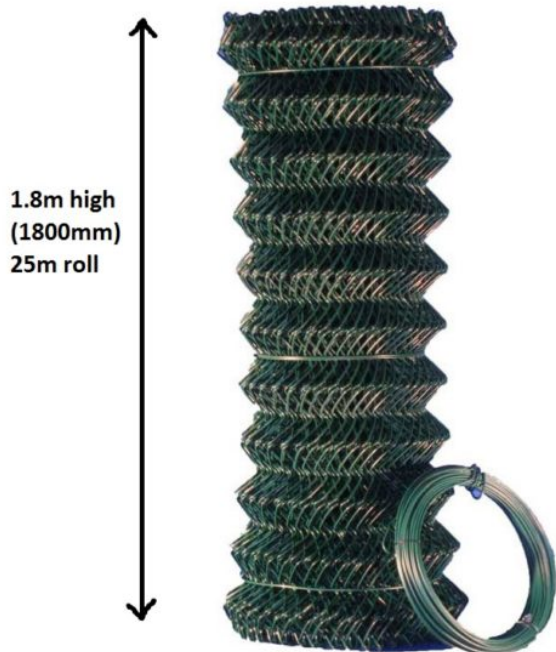

25m x 1800 Light PVC Link

Price: £239.00

SKU: WCLPU252518

Product Categories: [Chainlink Fencing](#), [Fencing](#)

Product Tags: [chainlink](#), [pvc](#)

Product Page: <https://lemonfencing.co.uk/product/25m-x-1800-light-pvc-link/>

Product Summary

Light gauge

2.5 / 1.70 (core)

25m long

1800mm high

Green PVC coated

Line wire included

No minimum order quantity for Del Area A

Not available for delivery in Del Area B

CHECK MY DELIVERY AREA

Product Description

Light gauge

2.5 / 1.70 (core)