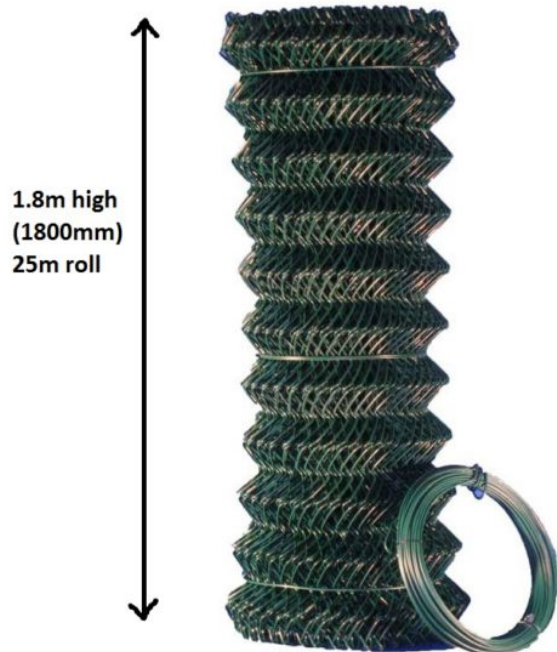

25m x 1800 Light PVC Link

Price: £239.00

SKU: WCLPU252518

Product Categories: [Chainlink Fencing](#), [Fencing](#)

Product Tags: [chainlink](#), [green](#), [pvc](#)

Product Page: <https://lemonfencing.co.uk/product/25m-x-1800-light-pvc-link/>

Product Summary

- Light gauge chainlink - 2.5 / 1.70 (core) - 25m roll - 1800mm high - Green PVC coated - Line wire included - No minimum order quantity for Del Area A - Not available for delivery in Del Area B

Product Attributes

- Dimensions: 25000 × 20 × 1800 mm

- Weight: 0.0000 kg

Product Gallery