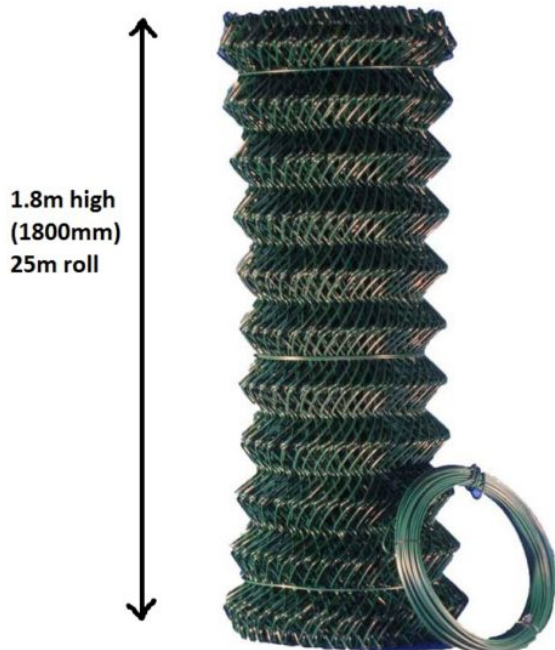

25m x 1800 Light PVC Link

Price: £239.00

SKU: WCLPU252518

Product Categories: [Chainlink Fencing](#), [Fencing](#)

Product Tags: [chainlink](#), [pvc](#)

Product Page: <https://lemonfencing.co.uk/product/25m-x-1800-light-pvc-link/>

Product Summary

Light gauge

2.5 / 1.70 (core)

25m long

1800mm high

Green PVC coated

Line wire included

No minimum order quantity for Del Area A

Not available for delivery in Del Area B

CHECK MY DELIVERY AREA

Product Description

Light gauge

2.5 / 1.70 (core)