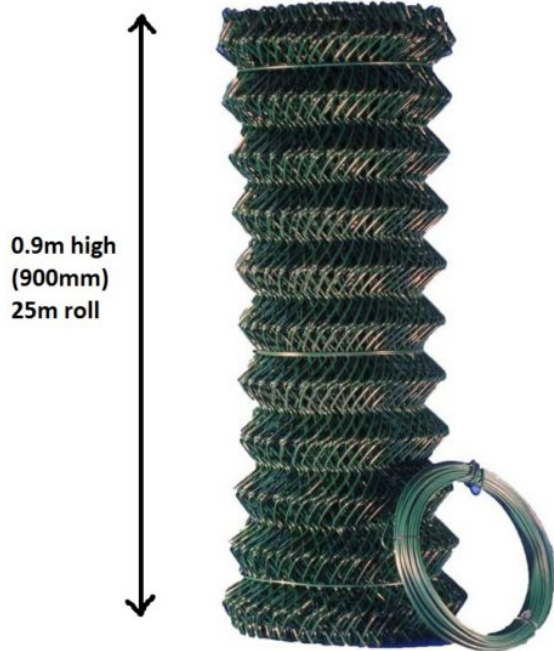

25m x 900 Light PVC Link

Price: £138.00

SKU: WCLPU252509

Product Categories: [Chainlink Fencing](#), [Fencing](#)

Product Tags: [chainlink](#), [green](#), [pvc](#)

Product Page: <https://lemonfencing.co.uk/product/25m-x-900-light-pvc-link/>

Product Summary

- Light gauge chainlink - 2.5 / 1.70 (core) - 25m roll - 900mm high - Green PVC coated - Line wire included - No minimum order quantity for Del Area A - Not available for delivery in Del Area B

[CHECK MY DELIVERY AREA](#)

Product Description

DELIVERY / USEFUL INFORMATION

An approximate date for delivery will be given a couple of days after placing your order, either by phone or email. There must be available parking, if there are parking constrictions, please make us aware as this may incur a charge. We try to give either an AM or PM time slot for our deliveries, as we cannot always give a specific time of delivery. Our trucks are tracked, so if you would like a more specific time, please phone on the day of delivery or the day before.

Product Attributes

- Dimensions: 25000 × 20 × 900 mm