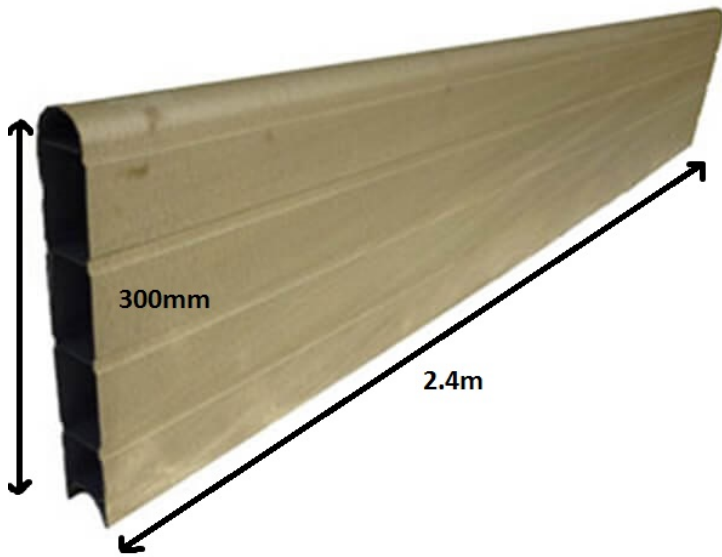

2NDS NATURAL Composite g/boards 2.4m W x 0.3m H

£27.00][200,200,200][14]

Current Sale Price: Original price was: £27.00.£5.00Current price is: £5.00.

SKU: COMG8N

In stock: 7

Product Categories: [Composite Fencing](#), [SALE ITEMS](#)

Product Tags: [composite](#), [Gravel Board](#), [Natural](#)

Product Page: <https://lemonfencing.co.uk/product/2nds-natural-composite-g-boards-2-4m-w-x-0-3m-h/>

Product Summary

THESE ARE 2NDS - REDUCED DUE TO IMPERFECTIONS

- Composite eco gravel board 2.4m wide x 0.3m high natural colour - Dual faced - Quick & easy to install - Will not rot - Maintenance free - Environmentally friendly

Gravel boards can be used to make a fence. Simply stack the boards to the desired height to produce your panel. It's simple and easy for anyone to do; it can even be used with existing concrete posts. Remove your old rotten panel and slot in the gravel boards for a fast and long lasting replacement

Our trucks are tracked, so if you would like a more specific time, please phone on the day of delivery or the day before.

Product Attributes

- Dimensions: 50 × 1830 × 320 mm
- Weight: 0.0000 kg
- Size: Natural gravel board 1.83 x 0.3M
- Colour: Natural
- Material: Composite
- Composite Type: Gravel Board