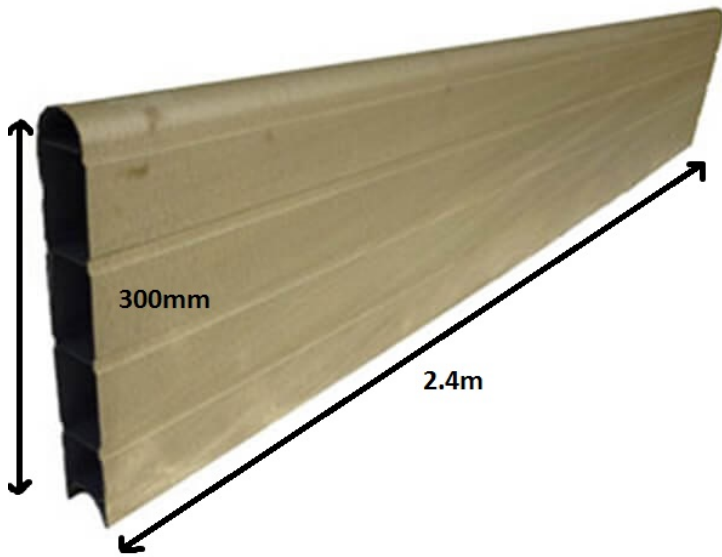

2NDS NATURAL Composite g/boards 2.4m W x 0.3m H

£27.00][200,200,200][14]

Current Sale Price: Original price was: £27.00. £5.00 Current price is: £5.00.

SKU: COMG8N

In stock: 7

Product Categories: [Composite Fencing](#), [SALE ITEMS](#)

Product Tags: [composite](#), [Gravel Board](#), [Natural](#)

Product Page: <https://lemonfencing.co.uk/product/2nds-natural-composite-g-boards-2-4m-w-x-0-3m-h/>

Product Summary

THESE ARE 2NDS - REDUCED DUE TO IMPERFECTIONS

- Composite eco gravel board 2.4m wide x 0.3m high natural colour - Dual faced - Quick & easy to install - Will not rot - Maintenance free - Environmentally friendly

Gravel boards can be used to make a fence. Simply stack the boards to the desired height to produce your panel. It's simple and easy for anyone to do; it can even be used with existing concrete posts. Remove your old rotten panel and slot in the gravel boards for a fast and long lasting replacement

Our trucks are tracked, so if you would like a more specific time, please phone on the day of delivery or the day before.

Product Attributes

- Dimensions: 50 × 1830 × 320 mm
- Weight: 0.0000 kg
- Size: Natural gravel board 1.83 x 0.3M
- Colour: Natural
- Material: Composite
- Composite Type: Gravel Board