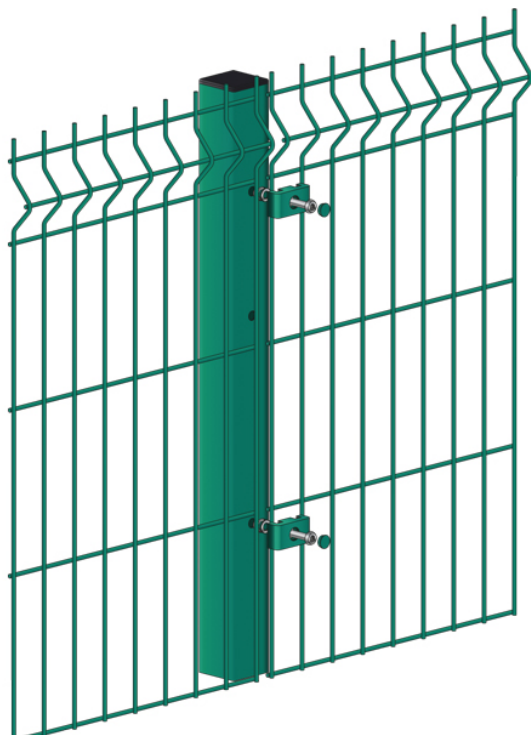

3.1m H Protek 1000 post + fixings

Price: £44.00

SKU: P100010P

Product Categories: [Fencing](#), [Security fencing systems](#)

Product Tags: [Dig in](#), [Fencing](#), [green](#), [Mesh](#), [Metal Post](#), [Protek 1000 mesh](#), [Security](#), [V mesh](#)

Product Page: <https://lemonfencing.co.uk/product/3-1m-h-protek-1000-post-fixings/>

Product Summary

- 3.1m H Protek 1000 post + fixings - Can be used as an inter/end or internal corner post (please specify in notes)
- To suit a 2.4m protek 1000 panel - 3.1m x 60mm x 60mm SHS post - Holes for additional insert top and bottom for stepping purposes - Powder coated green - Includes fixings and caps to suit

Product Attributes

- Dimensions: 3100 × 60 × 60 mm

- Weight: 20 kg

Product Gallery