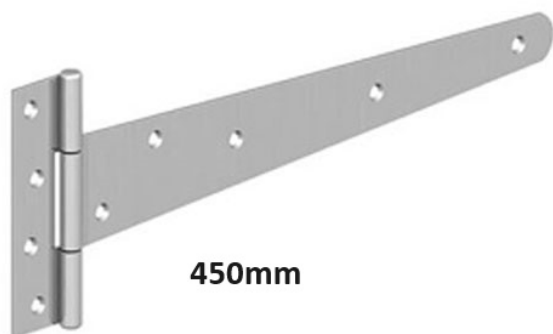

450mm Strong T hinge

Price: £20.00

SKU: 18SHG

Product Categories: [Gate Fittings](#), [Gates](#)

Product Tags: [galv](#), [Hinges](#), [strong](#), [strong. hinges](#)

Product Page: <https://lemonfencing.co.uk/product/450mm-strong-t-hinge/>

Product Summary

- A pair of 450mm (18") Strong T hinge galvanised - Screws included. - For hanging gates up to 40kg and 1800mm wide

No minimum order quantity for Del Area A

Not available for delivery in Del Area B

Product Attributes

- Dimensions: 450 × 100 × 5 mm
- Weight: 0.0000 kg