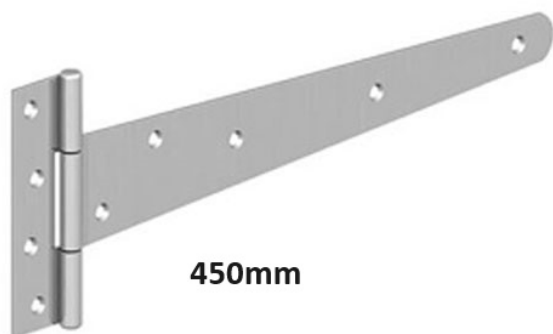

450mm Strong T hinge

Price: £18.00

SKU: 18SHG

Product Categories: [Gate Fittings](#), [Gates](#)

Product Tags: [galv](#), [strong](#), [hinges](#)

Product Page: <https://lemonfencing.co.uk/product/450mm-strong-t-hinge/>

Product Summary

- A pair of 450mm (18") Strong T hinge galvanised. - Screws included. - For hanging gates up to 40kg and 1800mm wide.

No minimum order quantity for Del Area A

Not available for delivery in Del Area B

Product Attributes

- Dimensions: 450 × 100 × 5 mm
- Weight: 0.0000 kg