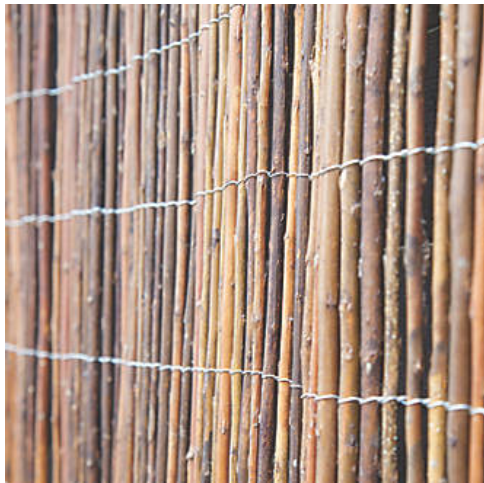

4m x 1m Willow Screening

£50.00][200,200,200][14]

Current Sale Price: Original price was: £50.00.£28.00Current price is: £28.00.

SKU: WS41

In stock: 4

Product Categories: [SALE ITEMS](#), [Sale Trellis & Screening](#), [Screening](#)

Product Tags: [Bamboo](#), [Half Bamboo](#), [Screening](#)

Product Page: <https://lemonfencing.co.uk/product/4m-x-1m-willow-screening/>

Product Summary

- Willow Screening 4m x 1m - Can be used for a range of decorative purposes or for additional privacy - Can be attached to existing walls or fences - Willow Construction - Connected with Wire