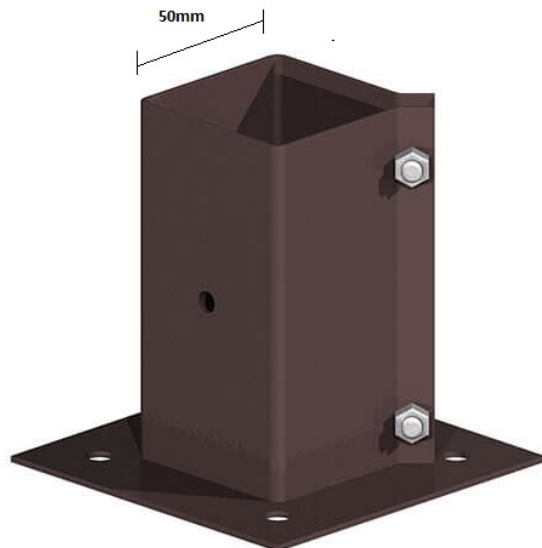

50MM X 50MM Bolt Down

Price: £12.50

SKU: 1142

Product Categories: [Fencing](#), [Fencing Accessories](#)

Product Tags: [Bolt down](#), [Fencing Brackets](#), [plain box](#)

Product Page: <https://lemonfencing.co.uk/product/50x50-bolt-down/>

Product Summary

- 50MM - Bolt downs to aid in positioning of posts. Bolt down for 50mm posts. - Delivered Nationwide within 8 working days if product is stock - No Minimum order QTY for Area A Delivery - Minimum 4 pieces for Area B Nationwide Delivery - ORDERS BELOW MIN QTY FOR AREA B WILL BE REFUNDED AND CANCELLED
CHECK MY DELIVERY AREA

Product Attributes

- Dimensions: 150 × 50 × 50 mm
- Weight: 1.000 kg