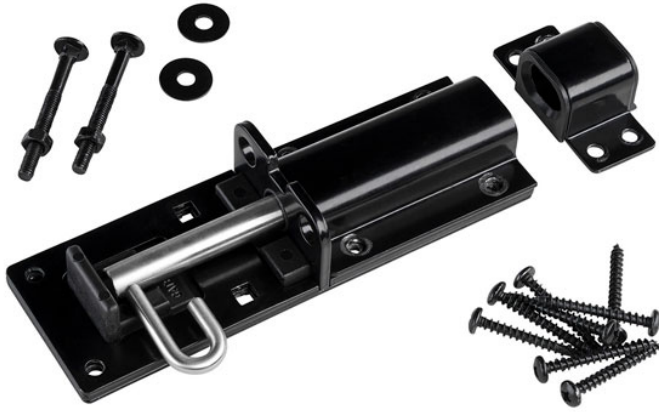

# Advanced Hardware heavy 150mm padbolt black

**Price: £21.50**

**SKU:** AH6PBBLK

**Product Categories:** [Gate Fittings](#), [Gates](#)

**Product Tags:** [150mm](#), [advanced hardware](#), [Black](#), [gate bolt](#), [padbolt](#)

**Product Page:** <https://lemonfencing.co.uk/product/advanced-hardware-heavy-150mm-padbolt-black/>

## Product Summary

- Advanced Hardware heavy padbolt black - 150mm (6") black - Fixings included

No minimum order quantity for Del Area A

Not available for delivery in Del Area B

CHECK MY DELIVERY AREA

## Product Attributes

- Dimensions: N/A
- Weight: 0.0000 kg