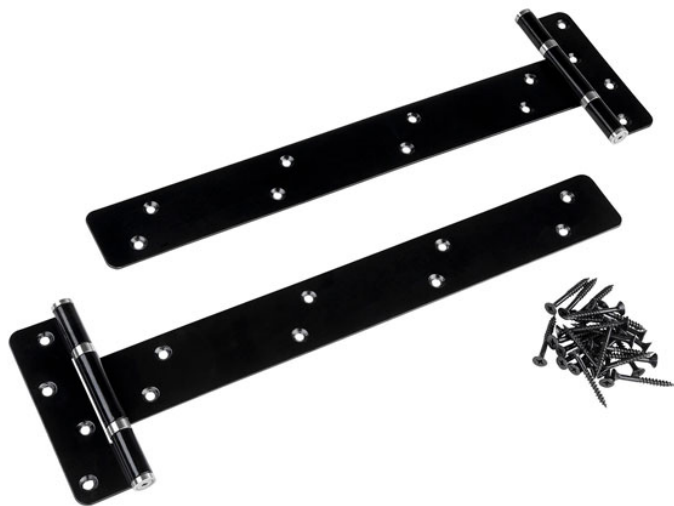

# Advanced Hardware heavy 450mm tee hinge black

**Price: £43.00**

**SKU:** AH18MHBLK

**Product Categories:** [Gate Fittings](#), [Gates](#)

**Product Tags:** [450mm](#), [advanced hardware](#), [Black](#), [heavy tee hinge](#), [Hinges](#), [tee hinge](#)

**Product Page:** <https://lemonfencing.co.uk/product/advanced-hardware-heavy-450mm-tee-hinge-black/>

## Product Summary

- Advanced Hardware heavy tee hinges black - 450mm (18") - Fixings included

No minimum order quantity for Del Area A

Not available for delivery in Del Area B

CHECK MY DELIVERY AREA

## Product Attributes

- Dimensions: N/A
- Weight: 0.0000 kg