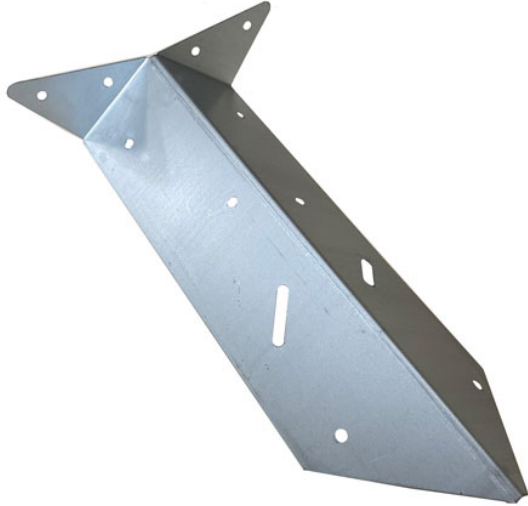

Arris Rail Bracket

Price: £1.50 - £3.00 Price range: £1.50 through £3.00

Product Categories: [Fencing](#), [Fencing Accessories](#), [Traditional Closeboard Fencing](#)

Product Tags: [Arris Rail](#), [Arris rail bracket](#), [Bracket](#), [brown](#), [Fencing accessory](#), [galv](#)

Product Page: <https://lemonfencing.co.uk/product/arris-rail-bracket-2/>

Product Summary

- Arris rail bracket - 300mm x 75mm x 75mm - An arris rail bracket for use with arris rail fencing. - Connects arris rail to post. - Pre drilled for fixings. - No minimum order quantity for Del Area A

Product Attributes

- Dimensions: N/A

- Weight: 0.0000 kg

Product Gallery