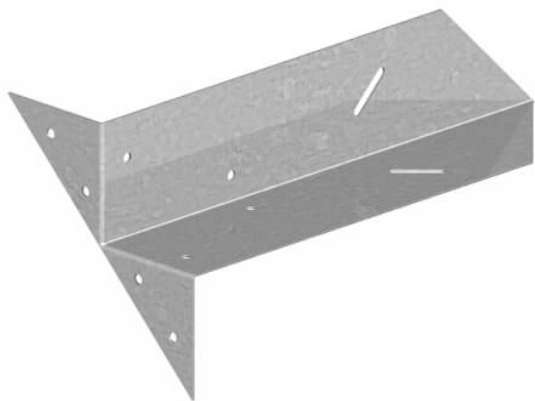

Arris rail Bracket - GALV

Price: £2.00

SKU: ARBG

Product Categories: [Fencing](#), [Fencing Accessories](#), [Traditional Closeboard Fencing](#)

Product Tags: [Arris Rail](#), [Bracket](#), [Fencing accessory](#), [galv](#)

Product Page: <https://lemonfencing.co.uk/product/arris-rail-bracket-galv/>

Product Summary

- 300mm x 75mm x 75mm - Galvanised arris rail bracket - An arris rail bracket for use with arris rail fencing. - Connects arris rail to post. - Pre drilled for fixings. - No minimum order quantity for Del Area A

Product Attributes

- Dimensions: 300 × 75 × 75 mm
- Weight: 0.0000 kg
- Size: Arris rail Bracket - brown, Arris rail Bracket - galv

Product Gallery