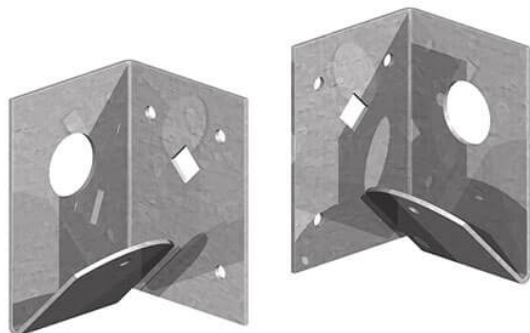

## Bolt On Arris Bracket Galv

**Price: £5.00**

**SKU:** BOABG

**Product Categories:** [Fencing](#), [Fencing Accessories](#)

**Product Tags:** [Arris](#), [Bolt on](#), [Bracket](#)

**Product Page:** <https://lemonfencing.co.uk/product/bolt-on-arris-bracket-galv/>

### Product Summary

- Used to attach arris rails to timber or concrete posts. Smaller, less obtrusive and easier to fix than a standard bracket.
- No minimum order quantity for Del Area A - Not available for delivery in Del Area B

### Product Description

Used to attach Arris Rails to timber or concrete posts. Smaller, less obtrusive and easier to fix than a standard bracket.

### Product Attributes

- Dimensions: 65 &times; 65 &times; 3 mm