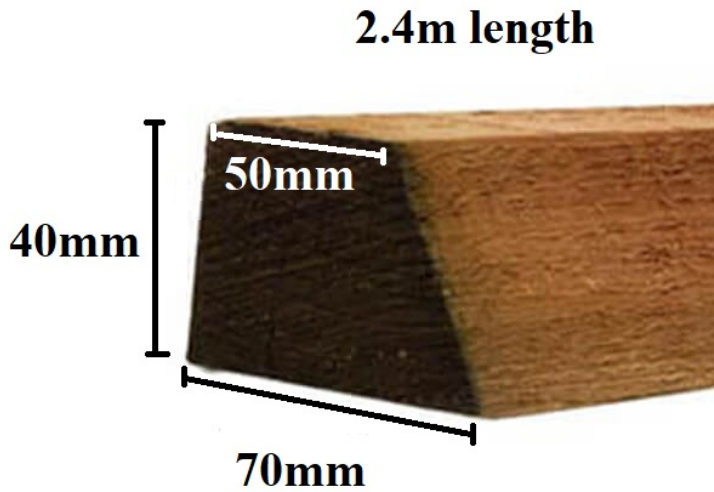

## Cant rail 2.4m

**Price: £6.00**

**SKU:** CR8

**Product Categories:** [Fencing](#), [Fencing Materials](#), [Traditional Closeboard Fencing](#)

**Product Tags:** [Fencing Accessories](#), [Fencing Brackets](#)

**Product Page:** <https://lemonfencing.co.uk/product/cant-rail-2-4m/>

### Product Summary

- 2.4m cant rail from 2ex 50 x 125. - 70mm wide long edge x 40m thick x 50mm wide short edge - For use as a horizontal rail for Feather edge fencing built in situ. - The cant rail is easier to use and less time consuming then using an arris rail as it doesn't require a notched post - No minimum order quantity for Del Area A - Not available for delivery in Del Area B

## Product Attributes

- Dimensions: 2400 &times; 70 &times; 40 mm
- Weight: 0.0000 kg