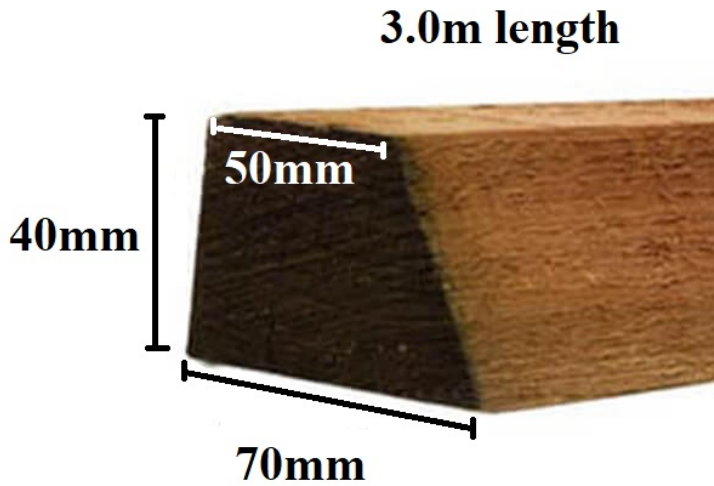

Cant rail 3m

Price: £6.00

SKU: CR3

Product Categories: [Fencing](#), [Fencing Materials](#), [Traditional Closeboard Fencing](#)

Product Tags: [Fencing Accessories](#), [Fencing Brackets](#)

Product Page: <https://lemonfencing.co.uk/product/cant-rail-3m/>

Product Summary

- 3.0m cant rail from 2ex 50 x 125. - 70mm wide long edge x 40m thick x 50mm wide short edge - For use as a horizontal rail for Feather edge fencing built in situ. - The cant rail is easier to use and less time consuming then using an arris rail as it doesn't require a notched post - No minimum order quantity for Del Area A - Not available for delivery in Del Area B

Product Attributes

- Dimensions: 3000 × 70 × 40 mm
- Weight: 0.0000 kg

Product Gallery