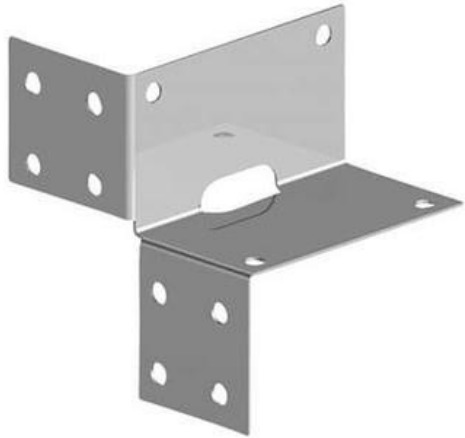

CANT RAIL BRACKETS | 70MM P/GALV

Price: £3.00

SKU: 2260707

Product Categories: [Fencing](#), [Fencing Accessories](#), [Traditional Closeboard Fencing](#)

Product Tags: [Arris Rail](#), [Bracket](#), [Fencing accessory](#), [galv](#)

Product Page: <https://lemonfencing.co.uk/product/cant-rail-brackets-70mm-p-galv/>

Product Summary

- 70mm - Galvanised cant rail bracket - Connects cant rail to post. - Pre drilled for fixings. - No minimum order quantity for Del Area A

Product Attributes

- Dimensions: 300 × 75 × 75 mm
- Weight: 0.0000 kg
- Size: Arris rail Bracket - brown, Arris rail Bracket - galv