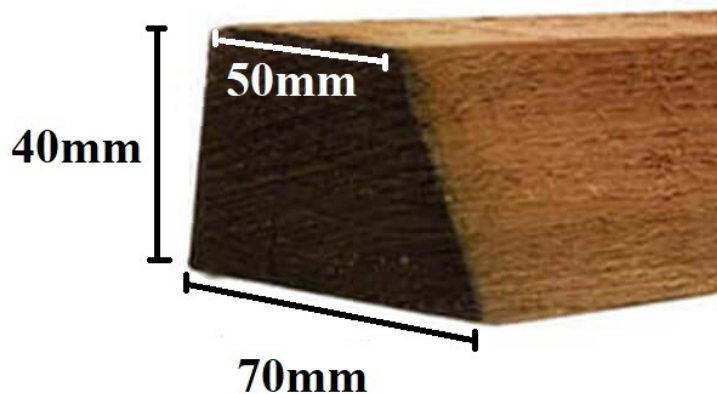

Cant rail brown

Price: £6.00

Product Categories: [Fencing](#), [Fencing Materials](#), [Traditional Closeboard Fencing](#)

Product Tags: [brown](#), [Cant rail](#), [Fencing Accessories](#), [Fencing Brackets](#), [Fencing rail](#)

Product Page: <https://lemonfencing.co.uk/product/cant-rail-brown/>

Product Summary

- Cant rail from 2ex 50 x 125. - 70mm wide long edge x 40mm thick x 50mm wide short edge - For use as a horizontal rail for Feather edge fencing built in situ. - The cant rail is easier to use and less time consuming than using an arris rail as it doesn't require a notched post - No minimum order quantity for Del Area A - Not available for delivery in Del Area B

Product Attributes

- Dimensions: N/A
- Weight: 0.0000 kg

Product Gallery