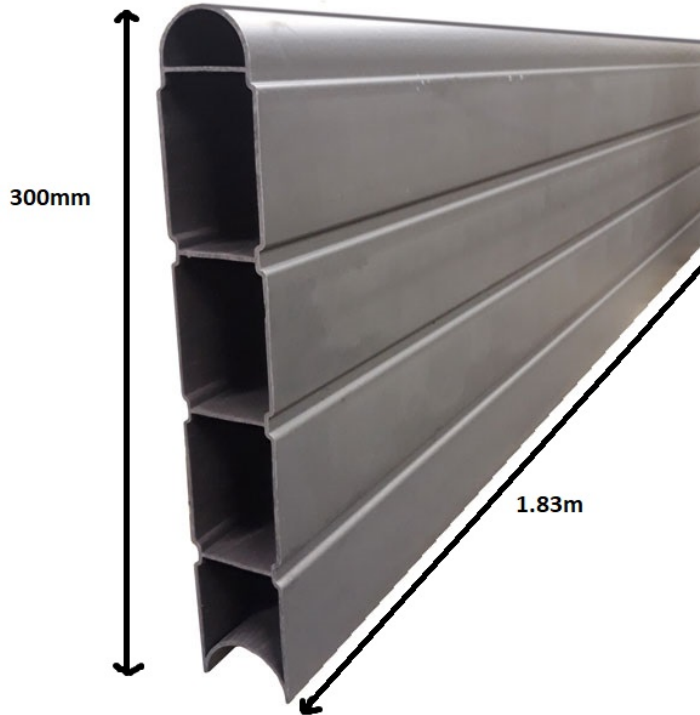

2NDS GRAPHITE Composite g/boards 1.83m W x 0.3m H

£21.00][200,200,200][14]

Current Sale Price: Original price was: £21.00.£5.00Current price is: £5.00.

SKU: COMGG

In stock: 5

Product Categories: [Composite Fencing](#), [SALE ITEMS](#)

Product Tags: [Composite Gravel Boards](#), [Graphite](#)

Product Page: <https://lemonfencing.co.uk/product/composite-gboards-1-83-x-0-3-graphite/>

Product Summary

THESE ARE 2NDS - REDUCED DUE TO IMPERFECTIONS

- Composite eco gravel board 1.83m wide x 0.3m high graphite - Only weighs 5kg! - Dual faced - Quick & easy to install - Will not rot - Maintenance free - Environmentally friendly

Gravel boards can be used to make a fence. Simply stack the boards to the desired height to produce your panel. Its simple and easy for anyone to do, it can even be used with existing concrete posts. Remove your old rotten panel and slot in the gravel boards for a fast and long lasting replacement

Our trucks are tracked, so if you would like a more specific time, please phone on the day of delivery or the day before.

Product Attributes

- Dimensions: 50 × 1830 × 320 mm
- Weight: 0.0000 kg
- Size: Graphite gravelboard 1.83 x 0.3M
- Colour: Graphite
- Material: Composite
- Composite Type: Gravel Board