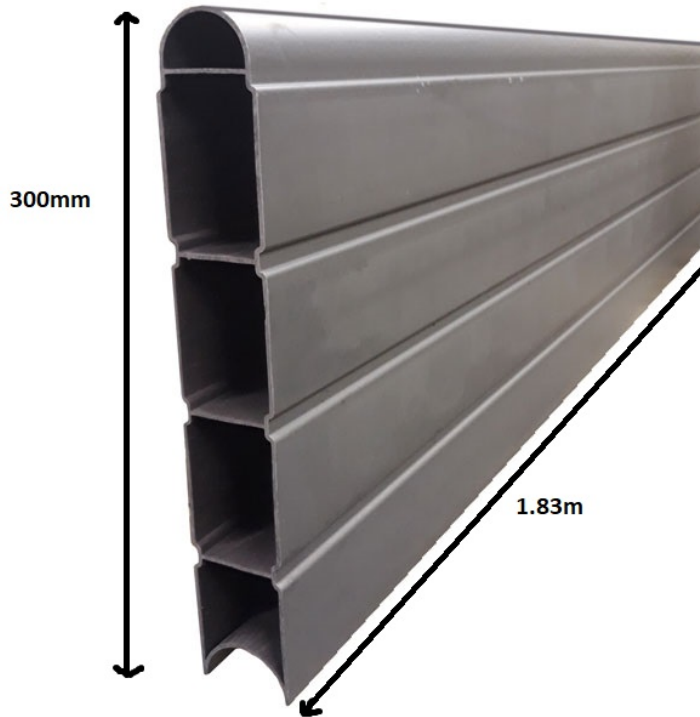

## 2NDS GRAPHITE Composite g/boards 1.83m W x 0.3m H

£21.00][200,200,200][14]

**Current Sale Price:** Original price was: £21.00.£5.00Current price is: £5.00.

**SKU:** COMGG

**In stock:** 5

**Product Categories:** [Composite Fencing](#), [SALE ITEMS](#)

### Product Summary

THESE ARE 2NDS - REDUCED DUE TO IMPERFECTIONS

- Composite eco gravel board 1.83m wide x 0.3m high graphite - Only weighs 5kg! - Dual faced - Quick & easy to install - Will not rot - Maintenance free - Environmentally friendly

Gravel boards can be used to make a fence. Simply stack the boards to the desired height to produce your panel. Its simple and easy for anyone to do, it can even be used with existing concrete posts. Remove your old rotten panel and slot in the gravel boards for a fast and long lasting replacement

## Product Attributes

- Dimensions: 50 &times; 1830 &times; 320 mm
- Weight: 0.0000 kg
- Size: Graphite gravelboard 1.83 x 0.3M
- Colour: Graphite
- Material: Composite
- Composite Type: Gravel Board