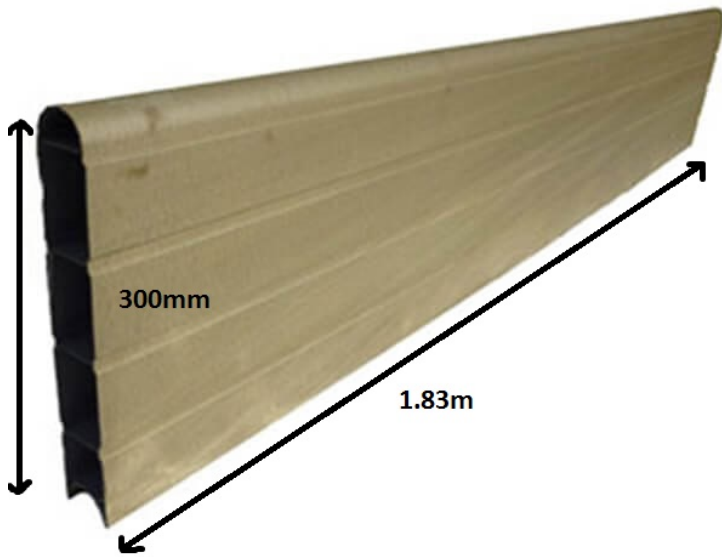

2NDS NATURAL Composite g/boards 1.83m W x 0.3m H

£21.00][200,200,200][14]

Current Sale Price: Original price was: £21.00.£5.00Current price is: £5.00.

SKU: COMGN

In stock: 5

Product Categories: [Composite Fencing](#), [SALE ITEMS](#)

Product Tags: [composite](#), [Gravel Board](#), [Natural](#)

Product Page: <https://lemonfencing.co.uk/product/composite-gboards-1-83-x-0-3-natural/>

Product Summary

THESE ARE 2NDS - REDUCED DUE TO IMPERFECTIONS

- Composite eco gravel board 1.83m wide x 0.3m high natural colour - Only weighs 5kg! - Dual faced - Quick & easy to install - Will not rot - Maintenance free - Environmentally friendly

Gravel boards can be used to make a fence. Simply stack the boards to the desired height to produce your panel. It's simple and easy for anyone to do; it can even be used with existing concrete posts. Remove your old rotten panel and slot in the gravel boards for a fast and long lasting replacement

Our trucks are tracked, so if you would like a more specific time, please phone on the day of delivery or the day before.

Product Attributes

- Dimensions: 50 × 1830 × 320 mm
- Weight: 0.0000 kg
- Size: Natural gravel board 1.83 x 0.3M
- Colour: Natural
- Material: Composite
- Composite Type: Gravel Board