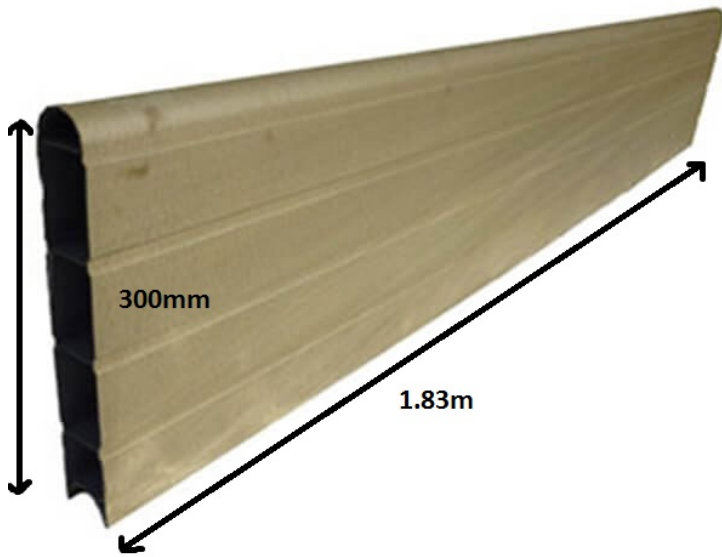

## 2NDS NATURAL Composite g/boards 1.83m W x 0.3m H

£21.00][200,200,200][14]

**Current Sale Price: Original price was: £21.00.£5.00Current price is: £5.00.**

**SKU:** COMGN

**In stock:** 7

**Product Categories:** [Composite Fencing](#), [SALE ITEMS](#)

### Product Summary

THESE ARE 2NDS - REDUCED DUE TO IMPERFECTIONS

- Composite eco gravel board 1.83m wide x 0.3m high natural colour - Only weighs 5kg! - Dual faced - Quick & easy to install - Will not rot - Maintenance free - Environmentally friendly

Gravel boards can be used to make a fence. Simply stack the boards to the desired height to produce your panel. It's simple and easy for anyone to do; it can even be used with existing concrete posts. Remove your old rotten panel and slot in the gravel boards for a fast and long lasting replacement

## Product Attributes

- Dimensions: 50 &times; 1830 &times; 320 mm
- Weight: 0.0000 kg
- Size: Natural gravel board 1.83 x 0.3M
- Colour: Natural
- Material: Composite
- Composite Type: Gravel Board