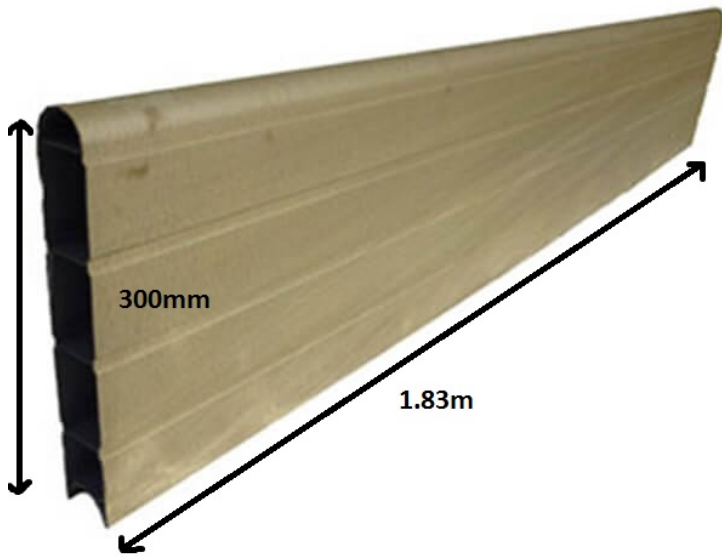

NATURAL Composite g/boards 1.83m W x 0.3m H

£21.00][200,200,200][14]

Current Sale Price: Original price was: £21.00.£18.90Current price is: £18.90.

SKU: COMGN

In stock: 5

Product Categories: [Composite Fencing](#), [Eco Composite](#), [Fencing](#), [Gravel Boards](#)

Product Tags: [composite](#), [Gravel Board](#), [Natural](#)

Product Page: <https://lemonfencing.co.uk/product/composite-gboards-1-83-x-0-3-natural/>

Product Summary

- Composite eco gravel board 1.83m wide x 0.3m high natural colour - Only weighs 5kg! - Dual faced - Quick & easy to install - Will not rot - Maintenance free - Environmentally friendly

Gravel boards can be used to make a fence. Simply stack the boards to the desired height to produce your panel. It's simple and easy for anyone to do; it can even be used with existing concrete posts. Remove your old rotten panel and slot in the gravel boards for a fast and long lasting replacement

Our trucks are tracked, so if you would like a more specific time, please phone on the day of delivery or the day before.

Product Attributes

- Dimensions: 50 × 1830 × 320 mm
- Weight: 0.0000 kg
- Size: Natural gravel board 1.83 x 0.3M
- Colour: Natural
- Material: Composite
- Composite Type: Gravel Board