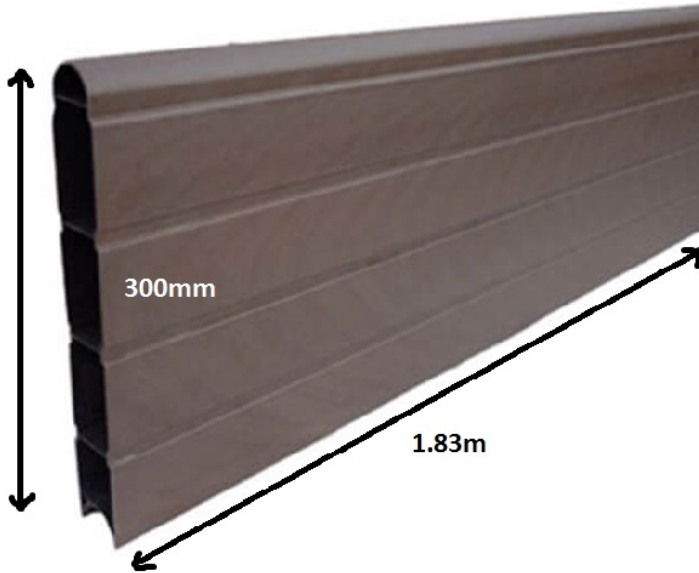

## 2NDS WALNUT Composite g/boards 1.83m W x 0.3m H

£21.00][200,200,200][14]

**Current Sale Price: Original price was: £21.00.£5.00Current price is: £5.00.**

**SKU:** COMGW

**In stock:** 6

**Product Categories:** [Composite Fencing](#), [SALE ITEMS](#)

### Product Summary

THESE ARE 2NDS - REDUCED DUE TO IMPERFECTIONS

- Composite eco gravel board 1.83 x 0.3 walnut colour. - Only weighs 5kg! - Dual faced - Quick & easy to install - Will not rot - Maintenance free - Enviromentally friendly

Gravel boards can be used to make a fence. Simply stack the boards to the desired height to produce your panel. It's simple and easy for anyone to do; it can even be used with existing concrete posts. Remove your old rotten panel and slot in the gravel boards for a fast and long lasting replacement

## Product Attributes

- Dimensions: 50 &times; 1830 &times; 320 mm
- Weight: 0.0000 kg
- Colour: Walnut
- Material: Composite
- Composite Type: Gravel Board