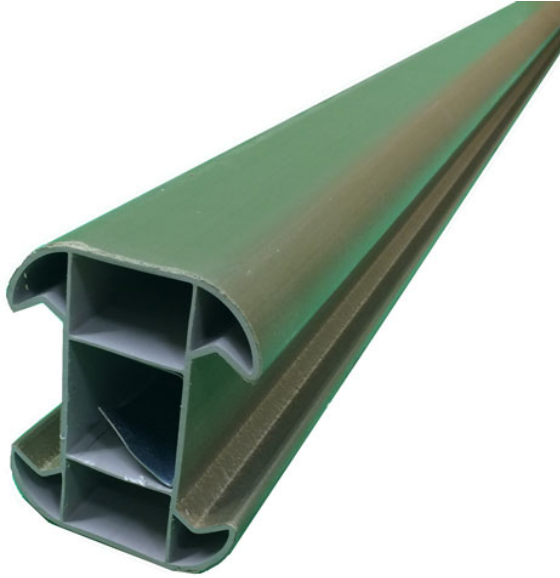

2.7m Composite post natural

£27.00][200,200,200][14]

Current Sale Price: Original price was: £27.00.£22.96Current price is: £22.96.

SKU: COMP9N

In stock: 16

Product Categories: [Composite Fencing](#), [Fence Posts](#), [Fencing](#), [SALE ITEMS](#)

Product Tags: [composite](#), [Natural](#), [Post](#)

Product Page: <https://lemonfencing.co.uk/product/composite-post-natural/>

Product Summary

- Composite eco post 2.7m natural colour - In stock at our Hockley branch (SS5 5LD) for collection or opt for delivery at checkout.
- Quick & Easy to install - Greater tensile strength & Lighter than concrete posts - Includes a steel insert - Low maintenance - Dual faced - Environmentally friendly - Will not rot - Post cap sold separately

Product Attributes

- Dimensions: 2700 × 100 × 100 mm
- Weight: 0.0000 kg
- Colour: Natural
- Material: Composite
- Composite Type: Post

Product Gallery