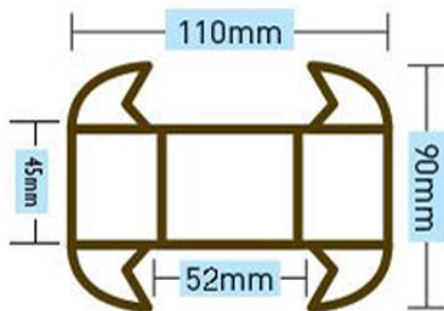

Product Attributes

- Dimensions: 2700 × 100 × 100 mm
- Weight: 0.0000 kg
- Colour: Walnut
- Material: Composite
- Composite Type: Post

Product Gallery

Post cap
sold
separately

CROSS SECTION