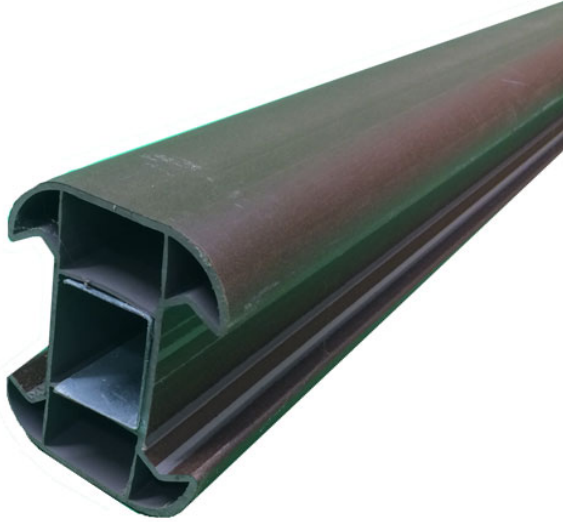

2.7m Composite Post Walnut

£27.00][200,200,200][14]

Current Sale Price: Original price was: £27.00.£22.96Current price is: £22.96.

SKU: COMP9W

In stock: 29

Product Categories: [Composite Fencing](#), [Fence Posts](#), [Fencing](#), [SALE ITEMS](#)

Product Tags: [composite](#), [Post](#), [Walnut](#)

Product Page: <https://lemonfencing.co.uk/product/composite-post-walnut/>

Product Summary

- Composite eco post 2.7m walnut colour - Quick & Easy to install - Greater tensile strength & Lighter than concrete posts - Includes a steel insert - Low maintenance - Dual faced - Environmentally friendly - Will not rot - Post cap sold separately [Installation of Composite Fencing](#)

Product Attributes

- Dimensions: 2700 × 100 × 100 mm
- Weight: 0.0000 kg
- Colour: Walnut
- Material: Composite
- Composite Type: Post

Product Gallery

Post cap
sold
separately

CROSS SECTION