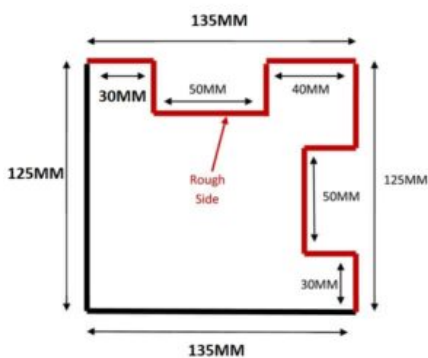

Concrete Corner Post 1.86m high

Price: £31.50

SKU: CPC6

Product Categories: [Concrete posts](#), [Fence Posts](#), [Fencing](#)

Product Tags: [Concrete](#), [corner](#), [Post](#)

Product Page: <https://lemonfencing.co.uk/product/concrete-corner-post-1-86m-high/>

Product Summary

- Concrete Corner Post 1.83m x 135mm thick by 125mm wide. - Approx slot length 50 inch (1270mm) for fence - For a 4ft (1.2m) overall height finish. - Steel reinforced concrete corner post - Slotted 2 sides - No minimum order quantity for Del Area A - Not available for delivery in Del Area B

Product Attributes

- Dimensions: 1860 × 135 × 125 mm
- Weight: 0.0000 kg
- Size: 1.83 corner post
- Post type: Fence posts
- Material: Concrete