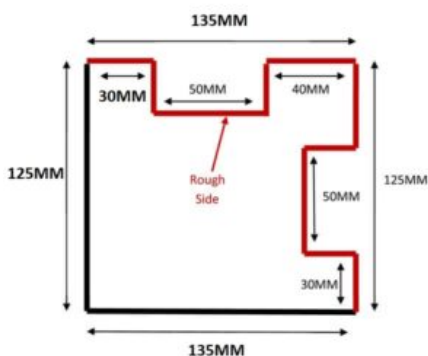

Concrete Corner Post 1.86m high

Price: £27.50

SKU: CPC6

Product Categories: [Concrete posts](#), [Fence Posts](#), [Fencing](#)

Product Tags: [Concrete](#), [corner](#), [Post](#)

Product Page: <https://lemonfencing.co.uk/product/concrete-corner-post-1-86m-high/>

Product Summary

- Concrete Corner Post 1.83m x 135mm thick by 125mm wide. - Approx slot length 50 inch (1270mm) for fence - For a 4ft (1.2m) overall height finish. - Steel reinforced concrete corner post - Slotted 2 sides - No minimum order quantity for Del Area A - Not available for delivery in Del Area B

Product Attributes

- Dimensions: 1860 × 135 × 125 mm
- Weight: 0.0000 kg
- Size: 1.83 corner post
- Post type: Fence posts
- Material: Concrete