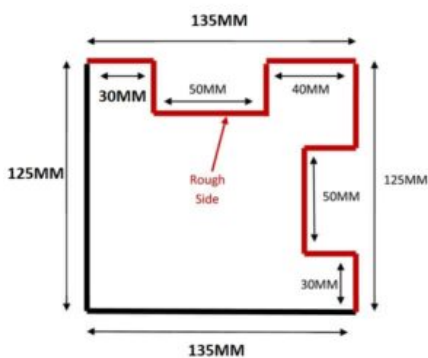

## Concrete Corner Post 2.18m high

Price: £32.50

SKU: CPC7

Product Categories: [Concrete posts](#), [Fence Posts](#), [Fencing](#)

Product Tags: [Concrete](#), [corner](#), [Post](#)

Product Page: <https://lemonfencing.co.uk/product/concrete-corner-post-2-18m-high/>

### Product Summary

- Concrete Corner Post 2.18m x 135mm thick by 125mm wide. - Approx slot length 60 inch (1574mm) for fence - For a 5ft (1.5m) overall height finish. - Steel reinforced concrete corner post - Slotted 2 sides - No minimum order quantity for Del Area A - Not available for delivery in Del Area B

## Product Attributes

- Dimensions: 2180 &times; 125 &times; 115 mm
- Weight: 0.0000 kg
- Size: 2.13m Corner post
- Post type: Fence posts
- Material: Concrete