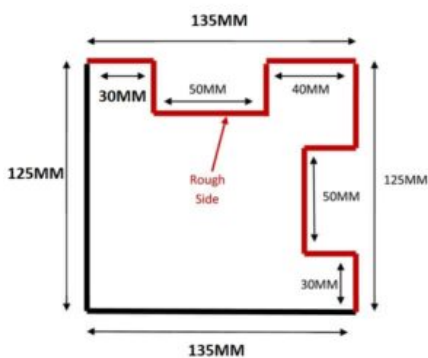

Concrete Corner Post 2.18m high

Price: £28.50

SKU: CPC7

Product Categories: [Concrete posts](#), [Fence Posts](#), [Fencing](#)

Product Tags: [Concrete](#), [corner](#), [Post](#)

Product Page: <https://lemonfencing.co.uk/product/concrete-corner-post-2-18m-high/>

Product Summary

- Concrete Corner Post 2.18m x 135mm thick by 125mm wide. - Approx slot length 60 inch (1574mm) for fence - For a 5ft (1.5m) overall height finish. - Steel reinforced concrete corner post - Slotted 2 sides - No minimum order quantity for Del Area A - Not available for delivery in Del Area B

Product Attributes

- Dimensions: 2180 × 125 × 115 mm
- Weight: 0.0000 kg
- Size: 2.13m Corner post
- Post type: Fence posts
- Material: Concrete