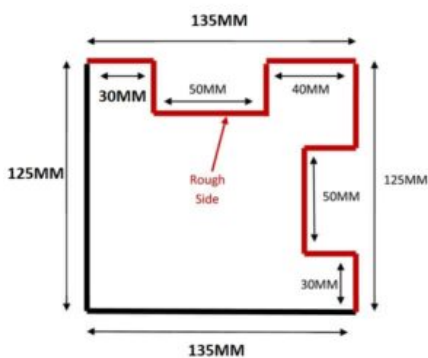

Concrete Corner Post 2.48m high

Price: £33.50

SKU: CPC8

Product Categories: [Concrete posts](#), [Fence Posts](#), [Fencing](#)

Product Tags: [Concrete](#), [corner](#), [Post](#)

Product Page: <https://lemonfencing.co.uk/product/concrete-corner-post-2-48m-high/>

Product Summary

- Concrete Corner Post 2.48m x 135mm thick by 125mm wide. - Approx slot length 74 inch (1880mm) for fence - For a 6ft (1.8m) overall height finish. - Steel reinforced concrete corner post - Slotted 2 sides - No minimum order quantity for Del Area A - Not available for delivery in Del Area B

Product Attributes

- Dimensions: 2480 × 135 × 125 mm
- Weight: 0.0000 kg
- Size: 2.44m Corner post
- Material: Concrete