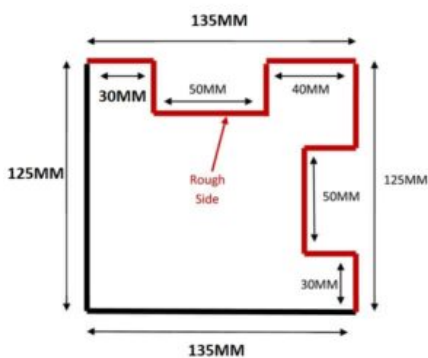

## Concrete Corner Post 2.48m high

Price: £30.00

SKU: CPC8

Product Categories: [Concrete posts](#), [Fence Posts](#), [Fencing](#)

Product Tags: [Concrete](#), [corner](#), [Post](#)

Product Page: <https://lemonfencing.co.uk/product/concrete-corner-post-2-48m-high/>

### Product Summary

- Concrete Corner Post 2.48m x 135mm thick by 125mm wide. - Approx slot length 74 inch (1880mm) for fence - For a 6ft (1.8m) overall height finish. - Steel reinforced concrete corner post - Slotted 2 sides - No minimum order quantity for Del Area A - Not available for delivery in Del Area B

## Product Attributes

- Dimensions: 2480 &times; 135 &times; 125 mm
- Weight: 0.0000 kg
- Size: 2.44m Corner post
- Material: Concrete