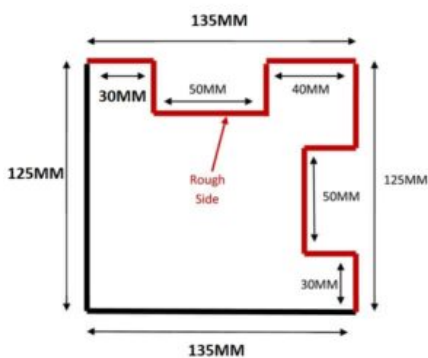

Concrete Corner Post 2.78m high

Price: £34.50

SKU: CPC9

Product Categories: [Concrete posts](#), [Fence Posts](#), [Fencing](#)

Product Tags: [Concrete](#), [corner](#), [Post](#)

Product Page: <https://lemonfencing.co.uk/product/concrete-corner-post-2-78m-high/>

Product Summary

- Concrete Corner Post 2.78m x 135mm x 125mm - Approx slot length 86 inch (2185mm) for fence - For a 7ft (2.1m) overall height finish. - Steel reinforced concrete corner post - Slotted 2 sides - No minimum order quantity for Del Area A - Not available for delivery in Del Area B

Product Attributes

- Dimensions: 2780 × 135 × 125 mm
- Weight: 0.0000 kg
- Size: 2.74m Corner post
- Post type: Fence posts
- Material: Concrete