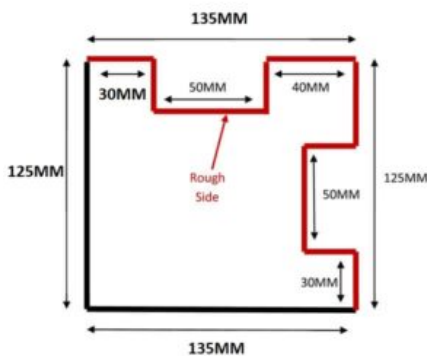

Concrete Corner Post 2.78m high

Price: £35.00

SKU: CPC9

Product Categories: [Concrete posts](#), [Fence Posts](#), [Fencing](#)

Product Tags: [Concrete](#), [corner](#), [Post](#)

Product Page: <https://lemonfencing.co.uk/product/concrete-corner-post-2-78m-high/>

Product Summary

- Concrete Corner Post 2.78m x 135mm x 125mm - Approx slot length 86 inch (2185mm) for fence - For a 7ft (2.1m) overall height finish. - Steel reinforced concrete corner post - Slotted 2 sides - No minimum order quantity for Del Area A - Not available for delivery in Del Area B

Product Attributes

- Dimensions: 2780 × 135 × 125 mm
- Weight: 0.0000 kg
- Size: 2.74m Corner post
- Post type: Fence posts
- Material: Concrete