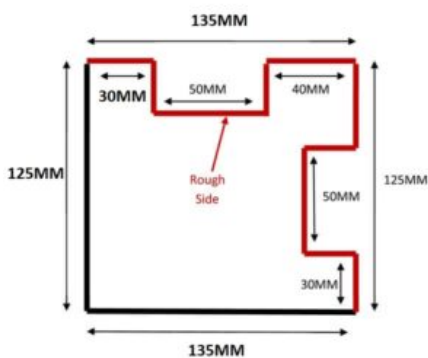

Concrete Corner Post 1.5m high

Price: £27.00

SKU: CPC46

Product Categories: [Concrete posts](#), [Fence Posts](#), [Fencing](#)

Product Tags: [Concrete](#), [Post](#)

Product Page: <https://lemonfencing.co.uk/product/concrete-corner-post/>

Product Summary

- Concrete Corner Post 1560mm x 135mm x 125mm - Steel reinforced concrete corner post - Slotted 2 sides - No minimum order quantity for Del Area A - Not available for delivery in Del Area B

Product Attributes

- Dimensions: 1560 × 135 × 125 mm
- Weight: 0.0000 kg
- Size: 1.35m corner post
- Post type: Fence posts
- Material: Concrete