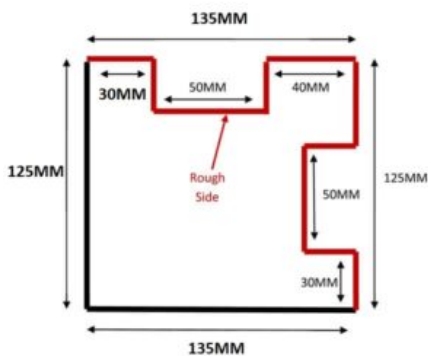

Concrete Corner Post 1.5m high

Price: £30.50

SKU: CPC46

Product Categories: [Concrete posts](#), [Fence Posts](#), [Fencing](#)

Product Tags: [Concrete](#), [Post](#)

Product Page: <https://lemonfencing.co.uk/product/concrete-corner-post/>

Product Summary

- Concrete Corner Post 1560mm x 135mm x 125mm - Steel reinforced concrete corner post - Slotted 2 sides - No minimum order quantity for Del Area A - Not available for delivery in Del Area B

Product Attributes

- Dimensions: 1560 × 135 × 125 mm
- Weight: 0.0000 kg
- Size: 1.35m corner post
- Post type: Fence posts
- Material: Concrete