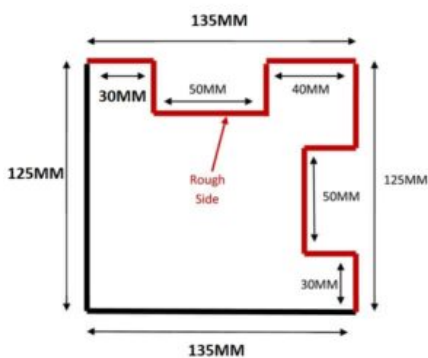

# Concrete Corner Post 1.5m high

Price: £30.50

SKU: CPC46

Product Categories: [Concrete posts](#), [Fence Posts](#), [Fencing](#)

Product Tags: [Concrete](#), [Post](#)

Product Page: <https://lemonfencing.co.uk/product/concrete-corner-post/>

## Product Summary

- Concrete Corner Post 1560mm x 135mm x 125mm - Steel reinforced concrete corner post - Slotted 2 sides - No minimum order quantity for Del Area A - Not available for delivery in Del Area B

## Product Attributes

- Dimensions: 1560 &times; 135 &times; 125 mm
- Weight: 0.0000 kg
- Size: 1.35m corner post
- Post type: Fence posts
- Material: Concrete