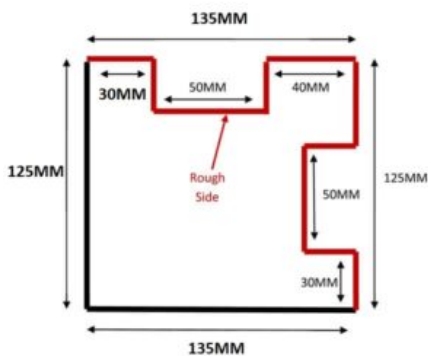

Concrete Corner Post 1.5m high

Price: £30.50

SKU: CPC46

Product Categories: [Concrete posts](#), [Fence Posts](#), [Fencing](#)

Product Tags: [Concrete](#), [Post](#)

Product Page: <https://lemonfencing.co.uk/product/concrete-corner-post/>

Product Summary

- Concrete Corner Post 1560mm x 135mm x 125mm - Steel reinforced concrete corner post - Slotted 2 sides - No minimum order quantity for Del Area A - Not available for delivery in Del Area B
CHECK MY DELIVERY AREA

Product Attributes

- Dimensions: 1560 × 135 × 125 mm
- Weight: 0.0000 kg
- Size: 1.35m corner post
- Post type: Fence posts
- Material: Concrete