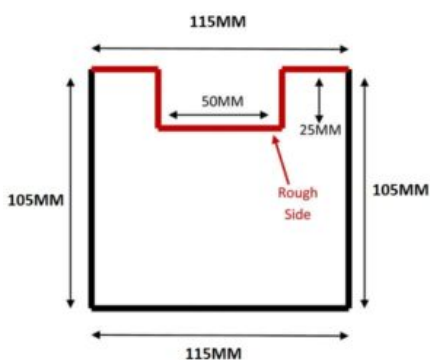

## Concrete End Post 1.86m high

Price: £22.00

SKU: CPGE6

Product Categories: [Concrete posts](#), [Fence Posts](#), [Fencing](#)

Product Tags: [Concrete](#), [End](#), [Post](#)

Product Page: <https://lemonfencing.co.uk/product/concrete-end-gate-end-post-1-86m-high/>

### Product Summary

- 1.86m x 115mm thick by 105mm wide - Approx slot length 50 inch (1270mm) for fence - For a 4ft (1.2m) overall height finish. - Steel reinforced concrete end posts. - No minimum order quantity for Del Area A  
Not available for delivery in Del Area BCHECK MY DELIVERY AREA

## Product Description

- Steel reinforced concrete end posts.

## Product Attributes

- Dimensions: 1860 &times; 115 &times; 105 mm
- Weight: 0.0000 kg
- Size: 1.83m end post
- Colour: Grey
- Post type: Fence posts
- Material: Concrete