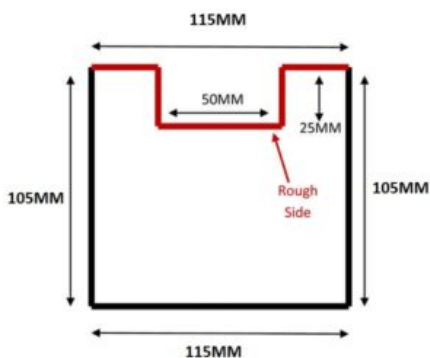

Concrete End Post 1.86m high

Price: £27.50

SKU: CPGE6

Product Categories: [Concrete posts](#), [Fence Posts](#), [Fencing](#)

Product Tags: [Concrete](#), [End](#), [Post](#)

Product Page: <https://lemonfencing.co.uk/product/concrete-end-gate-end-post-1-86m-high/>

Product Summary

- 1.86m x 115mm thick by 105mm wide - Approx slot length 50 inch (1270mm) for fence - For a 4ft (1.2m) overall height finish. - Steel reinforced concrete end posts. - No minimum order quantity for Del Area A
Not available for delivery in Del Area BCHECK MY DELIVERY AREA

Our trucks are tracked, so if you would like a more specific time, please phone on the day of delivery or the day before.

Product Attributes

- Dimensions: 1860 × 115 × 105 mm
- Weight: 0.0000 kg
- Size: 1.83m end post
- Colour: Grey
- Post type: Fence posts
- Material: Concrete