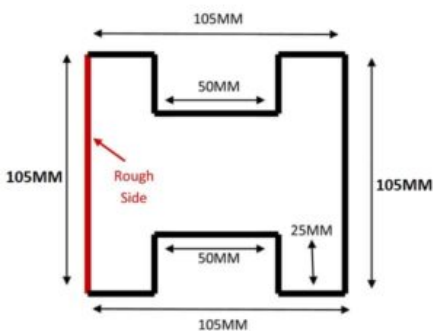

Concrete Inter Fence Post 1.88m high

Price: £19.00

SKU: CPI6

Product Categories: [Concrete posts](#), [Fence Posts](#), [Fencing](#)

Product Tags: [Concrete](#), [inter](#), [Post](#)

Product Page: <https://lemonfencing.co.uk/product/concrete-inter-fence-post-1-88m-high/>

Product Summary

- Concrete inter post 1.88m high x 105mm thick by 105mm wide - For a 4ft (1.2m) overall height finish - Reinforced intermediate concrete fence post - Nib for gravel board to sit on - No minimum order quantity for Del Area A - Not available for delivery in Del Area B

Product Attributes

- Dimensions: 1880 × 105 × 105 mm
- Weight: 50.0000 kg
- Size: 1.83m inter post
- Post type: Fence posts
- Material: Concrete