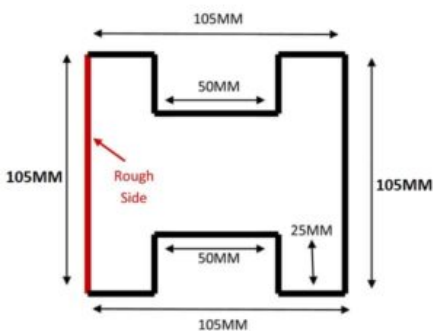

Concrete Inter Fence Post 1.88m high

Price: £20.00

SKU: CPI6

Product Categories: [Concrete posts](#), [Fence Posts](#), [Fencing](#)

Product Tags: [Concrete](#), [inter](#), [Post](#)

Product Page: <https://lemonfencing.co.uk/product/concrete-inter-fence-post-1-88m-high/>

Product Summary

- Concrete inter post 1.88m high x 105mm thick by 105mm wide - For a 4ft (1.2m) overall height finish - Reinforced intermediate concrete fence post - Nib for gravel board to sit on - No minimum order quantity for Del Area A - Not available for delivery in Del Area B

Product Attributes

- Dimensions: 1880 × 105 × 105 mm
- Weight: 50.0000 kg
- Size: 1.83m inter post
- Post type: Fence posts
- Material: Concrete