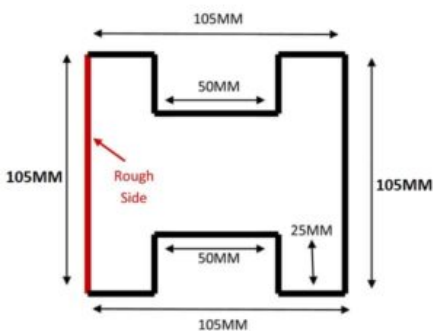

Concrete Inter Fence Post 2.48m high

Price: £21.00

SKU: CPI8

Product Categories: [Concrete posts](#), [Fence Posts](#), [Fencing](#)

Product Tags: [Concrete](#), [inter](#), [Post](#)

Product Page: <https://lemonfencing.co.uk/product/concrete-inter-fence-post-2-48m-high/>

Product Summary

- Concrete inter post 2.48m high x 105mm thick by 105mm wide. - For a 6ft (1.8m) overall height finish. - Reinforced intermediate concrete fence post - Nib for gravel board to sit on - No minimum order quantity for Del Area A - Not available for delivery in Del Area B

Product Attributes

- Dimensions: 2480 × 105 × 105 mm
- Weight: 50.0000 kg
- Size: 2.44m inter post
- Post type: Fence posts
- Material: Concrete