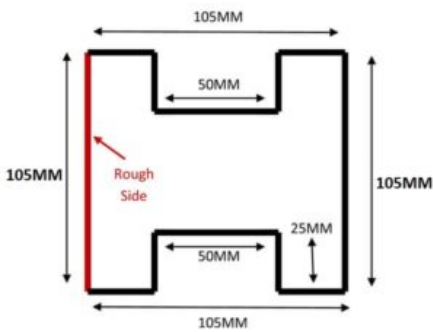

Concrete Inter Fence Post 2.48m high

Price: £21.00

SKU: CPI8

Product Categories: [Concrete posts](#), [Fence Posts](#), [Fencing](#)

Product Tags: [Concrete](#), [inter](#), [Post](#)

Product Page: <https://lemonfencing.co.uk/product/concrete-inter-fence-post-2-48m-high/>

Product Summary

- Concrete inter post 2.48m high x 105mm thick by 105mm wide. - For a 6ft (1.8m) overall height finish. - Reinforced intermediate concrete fence post - Nib for gravel board to sit on - No minimum order quantity for Del Area A - Not available for delivery in Del Area B

Product Attributes

- Dimensions: 2480 × 105 × 105 mm
- Weight: 50.0000 kg
- Size: 2.44m inter post
- Post type: Fence posts
- Material: Concrete