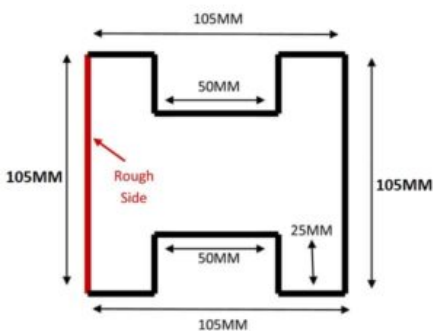

### Product Summary

- Concrete inter post 1.58m high x 105mm thick by 105mm wide. - Reinforced intermediate concrete fence post -  
Nib for gravel board to sit on - No minimum order quantity for Del Area A - Not available for delivery in Del Area B  
CHECK MY DELIVERY AREA

## Product Attributes

- Dimensions: 1580 &times; 105 &times; 105 mm
- Weight: 50.0000 kg
- Size: 1.35m inter post
- Post type: Fence posts
- Material: Concrete