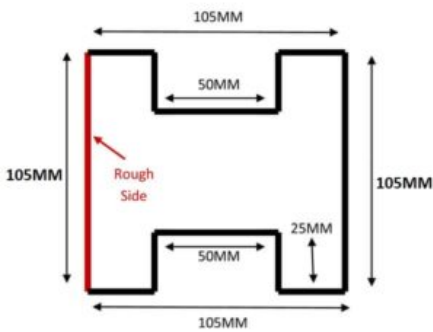

### Product Summary

- Concrete inter post 1.58m high x 105mm thick by 105mm wide. - Reinforced intermediate concrete fence post - Nib for gravel board to sit on - No minimum order quantity for Del Area A - Not available for delivery in Del Area B  
CHECK MY DELIVERY AREA

## Product Attributes

- Dimensions: 1580 &times; 105 &times; 105 mm
- Weight: 50.0000 kg
- Size: 1.35m inter post
- Post type: Fence posts
- Material: Concrete