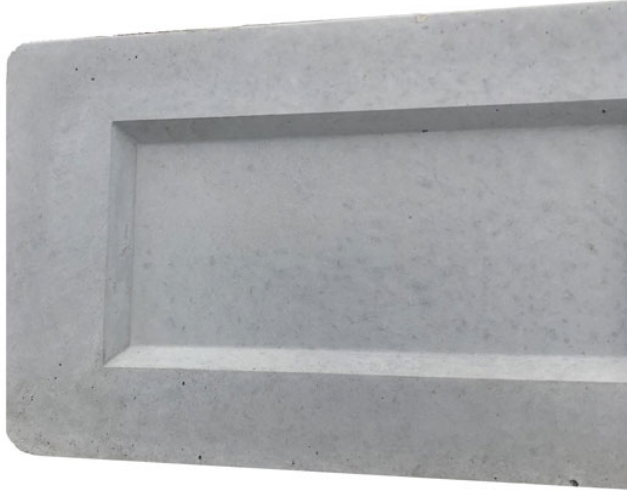

Concrete Recessed gravel board 1.83m W x 0.3m H

Price: £18.00

SKU: GBR61

Product Categories: [Concrete Gravel Boards](#), [Fencing](#), [Gravel Boards](#)

Product Tags: [Concrete](#), [gravel boards](#), [recessed](#)

Product Page: <https://lemonfencing.co.uk/product/concrete-recessed-gravel-board/>

Product Summary

- Concrete recessed gravel boards 1.83m wide x 0.3m high - Reinforced recessed concrete gravel boards. - Used to keep panel from ground contact. - 45mm - 50mm thick

Product Attributes

- Dimensions: 1830 × 300 mm
- Weight: 0.0000 kg
- Size: Recessed gravel board 1.83 x 0.3M
- Material: Concrete