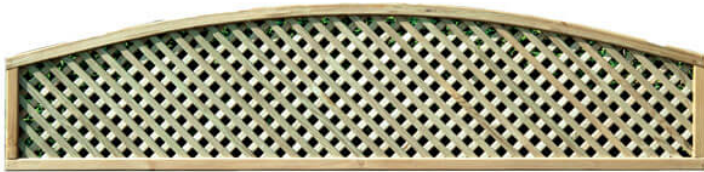

Convex Privacy Lattice 0.3m

Price: £27.00

SKU: PL1

Product Categories: [Privacy Lattice](#), [Trellis and Lattice](#)

Product Tags: [convex](#), [green](#), [Lattice](#), [lilleshall](#), [privacy](#)

Product Page: <https://lemonfencing.co.uk/product/convex-privacy-lattice-0-45m/>

Product Summary

- 1.83m x 0.3m (at shoulder) - 0.42m high in middle - Privacy Lattice - All rounded corners - 20mm x 20mm gaps - 20mm Lattice gaps from inside edge - No minimum order quantity for Del Area A. Delivery charge applies based on Postcode.

Product Attributes

- Dimensions: 30 × 1830 × 450 mm
- Trellis type: Privacy lattice
- Colour: Green
- Material: Wood