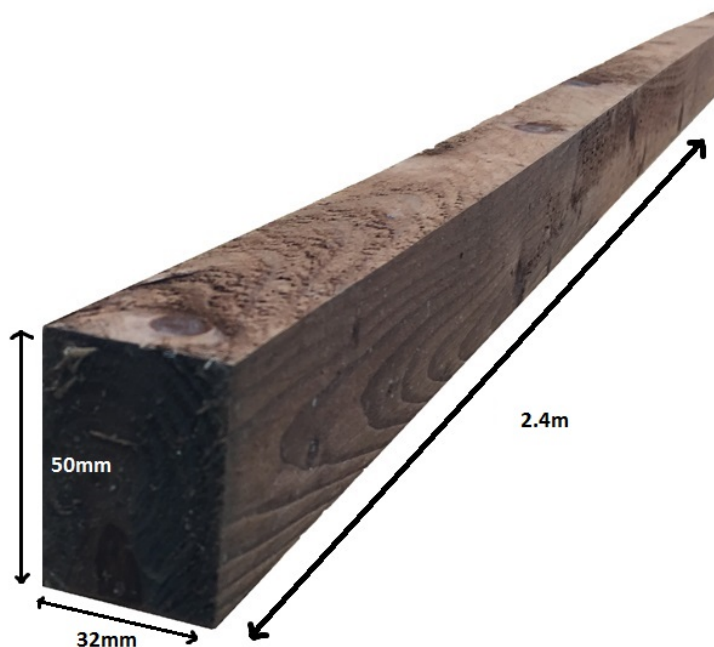

Counter Rail 2.4m x32x50 Brown

Price: £4.00

SKU: cor2.4

Product Categories: [Fencing](#), [Fencing Materials](#), [Traditional Closeboard Fencing](#)

Product Tags: [brown](#), [Counter rail](#), [Rail](#), [Traditional](#)

Product Page: <https://lemonfencing.co.uk/product/counter-rail-2-4m-x32x50-brown/>

Product Summary

- Counter Rail 2.4m x 32 x 50 - Pressure treated timber - Used for traditional feather edge fencing, at the top of the panel so you can attach a panel cap. - No minimum order quantity for Del Area A. Delivery charge applies based on postcode. - Not available for delivery in Del Area B

Product Attributes

- Dimensions: 2400 × 50 × 32 mm