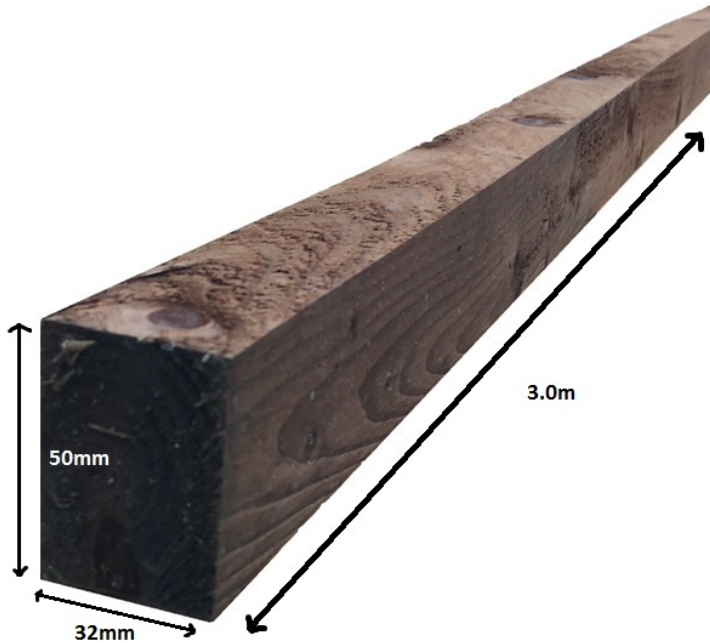

## Counter rail 3.0m x32x50 Brown

Price: £5.00

SKU: COR3

Product Categories: [Fencing](#), [Fencing Materials](#), [Traditional Closeboard Fencing](#)

Product Tags: [Counter rail](#), [Rails](#)

Product Page: <https://lemonfencing.co.uk/product/counter-rail-3-0m-x-50-x-32/>

### Product Summary

- Counter rail 3.0m x 32 x 50 - Pressure treated timber - Used for traditional feather edge fencing, at the top of the panel so you can attach a panel cap.
- No minimum order quantity for Del Area A. Delivery charge applies based on postcode.
- Not available for delivery in Del Area B

### Product Attributes

- Dimensions: 3000 &times; 50 &times; 32 mm

- Weight: 0.0000 kg