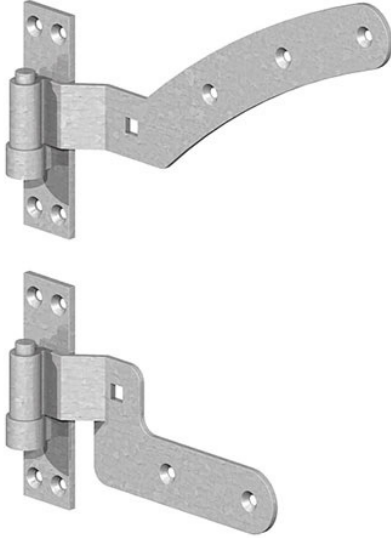

## Curved rail hinges - Left hang

£40.00][200,200,200][14]

**Current Sale Price:** Original price was: £40.00.£23.00Current price is: £23.00.

**SKU:** 5980001

**In stock:** 1

**Product Categories:** [Gate Fittings](#), [Gates](#), [SALE ITEMS](#)

**Product Tags:** [curved rail](#), [galv](#), [gate](#), [Hinges](#), [left hang](#)

**Product Page:** <https://lemonfencing.co.uk/product/curved-rail-hinges-left-hang/>

### Product Summary

- Furniture ideal for curved top decorative gates - Galavanised. - For gates up to 20kg  
No minimum order quantity for Del Area A

Not available for delivery in Del Area B  
CHECK MY DELIVERY AREA

### Product Description

- Furniture ideal for curved top decorative gates - Galavanised. - For gates up to 20kg