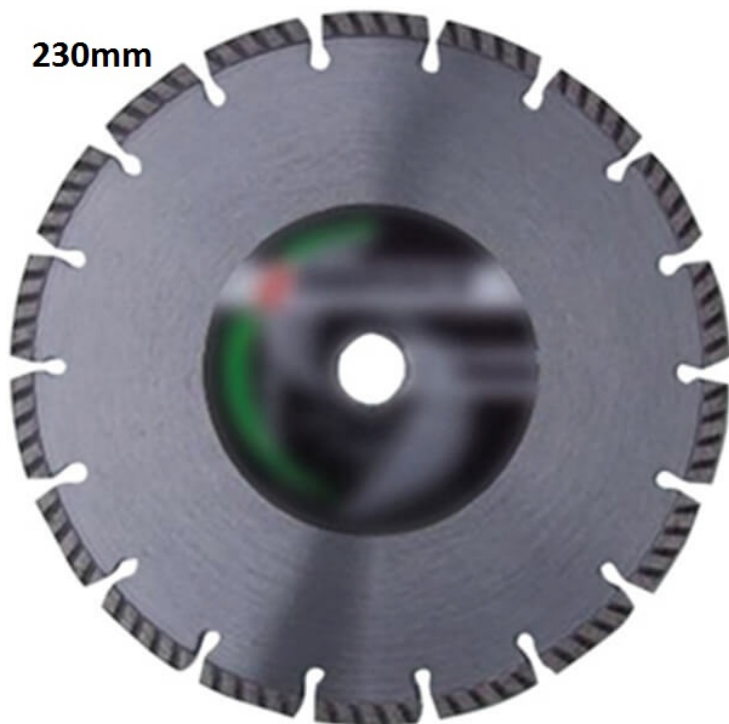

Diamond blade 230mm

Price: £40.00

SKU: S10

Product Categories: [Fencing](#), [Tools](#)

Product Tags: [accessory](#), [blade](#), [diamond](#)

Product Page: <https://lemonfencing.co.uk/product/diamond-blade-230mm/>

Product Summary

- Diamond blade 230mm for angle grinder for cutting concrete.

Product Description

DELIVERY / USEFUL INFORMATION

An approximate date for delivery will be given a couple of days after placing your order, either by phone or email. There must be available parking, if there are parking constrictions, please make us aware as this may incur a charge. We try to give either an AM or PM time slot for our deliveries, as we cannot always give a specific time of delivery. Our trucks are tracked, so if you would like a more specific time, please phone on the day of delivery or the day before.

Product Attributes

- Dimensions: 230 × 230 × 5 mm
- Weight: 0.0000 kg