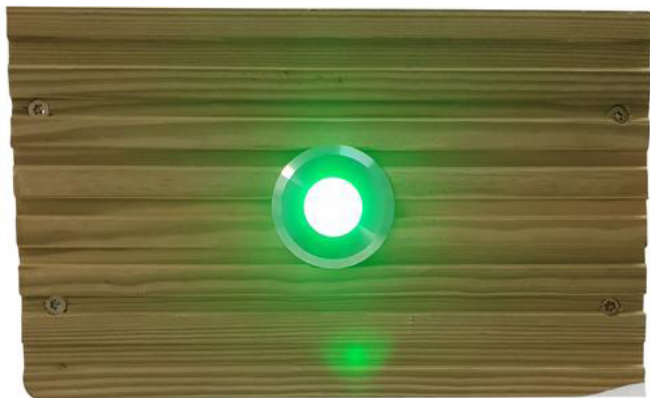

Ellumiere deck lense

£3.16 - £4.00 Price range: £3.16 through £4.00][15, 117, 84][14]

Product Categories: [Garden Lighting](#), [SALE ITEMS](#), [Sale lighting](#)

Product Tags: [Blue](#), [Ellumiere](#), [green](#), [Large deck lense](#), [Lense](#), [Outdoor](#), [Red](#), [Small deck lense](#)

Product Page: <https://lemonfencing.co.uk/product/ellumiere-deck-lense/>

Product Summary

LOCAL DELIVERY **OR** COLLECTION FROM OUR ROCHFORD BRANCH ONLY

- Ellumiere coloured lense for deck light - Elluminate your garden in your chosen colour