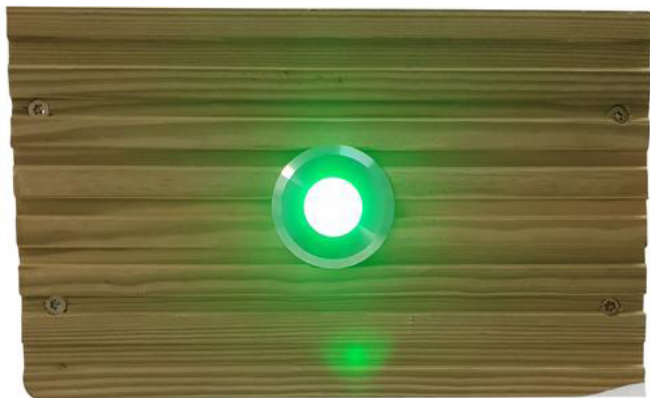

## Ellumiere deck lense

£3.16 - £4.00 Price range: £3.16 through £4.00][15, 117, 84][14]

**Product Categories:** [Garden Lighting](#), [SALE ITEMS](#), [Sale lighting](#)

**Product Tags:** [Blue](#), [Ellumiere](#), [green](#), [Large deck lense](#), [Lense](#), [Outdoor](#), [Red](#), [Small deck lense](#)

**Product Page:** <https://lemonfencing.co.uk/product/ellumiere-deck-lense/>

## Product Summary

LOCAL DELIVERY **OR** COLLECTION FROM OUR ROCHFORD BRANCH ONLY

- Ellumiere coloured lense for deck light - Elluminate your garden in your chosen colour