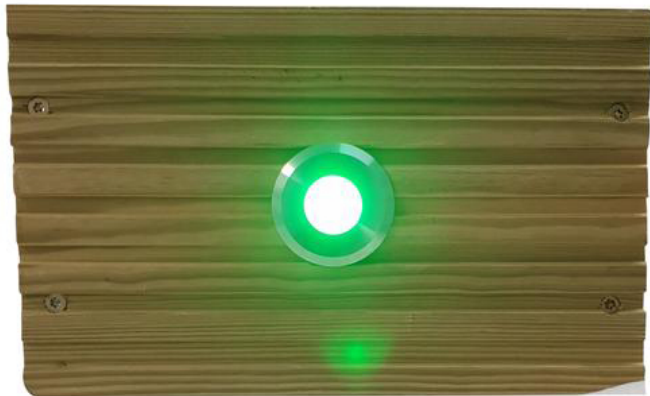

## Ellumiere small deck lense - Green

£3.50][200,200,200][14]

**Current Sale Price:** Original price was: £3.50.£3.16Current price is: £3.16.

**SKU:** EL02EL048

**In stock:** 4

**Product Categories:** [Garden Lighting](#), [Sale lighting](#)

**Product Tags:** [Ellumiere](#), [green](#), [Lense](#), [Outdoor](#), [Small deck light](#)

**Product Page:** <https://lemonfencing.co.uk/product/ellumiere-lense-green-small-deck-light/>

### Product Summary

- Ellumiere lense - green - Coloured lense for small deck light - Elluminate your garden in your chosen colour