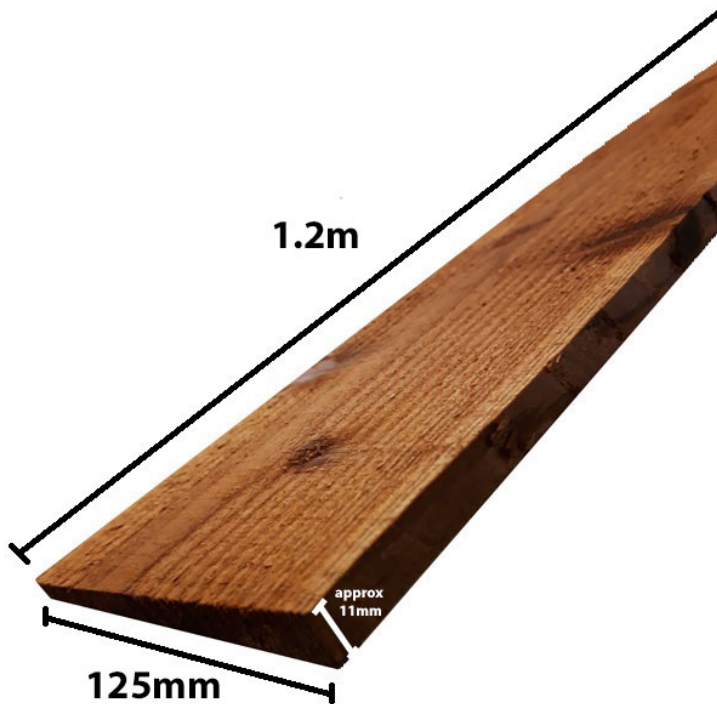

Feather edge board brown 1.2m H

Price: £1.45

SKU: FEB4

Product Categories: [Fencing](#), [Fencing Materials](#), [Traditional Closeboard Fencing](#)

Product Tags: [feather edge board](#), [slat](#), [timber](#)

Product Page: <https://lemonfencing.co.uk/product/feather-edge-board-brown-1-2m-h/>

Product Summary

- Feather edge board 1.2m high - 125 x 22 x 2EX feather edge board - 125mm wide - Approx QTY 10 boards needed per metre in run length - Pressure treated Brown - For repair of feather edge panels - For use for build in situ fencing - No minimum order quantity for Del Area A

Not available for delivery in Del Area B

CHECK MY DELIVERY AREA

Product Description

Single feather edge boards and used to create a continuous run of fencing to suit an exact size, creating an illusion of a larger garden. Feather edge boards are pressure treated to provide protection against wood rot. Boards can be used with an arris rail to create full panels.

Product Attributes

- Dimensions: 1200 × 125 × 15 mm
- Weight: 0.0000 kg
- Size: Feather edge board 1.2m x 125mm
- Colour: Brown
- Material: Wood

Product Gallery