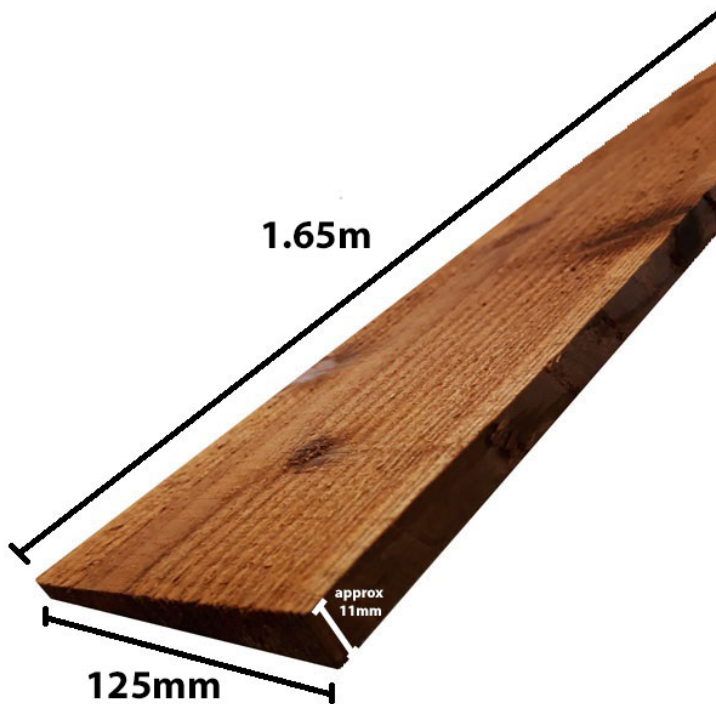

## Feather edge board brown 1.65m H

Price: £1.96

SKU: FEB56

Product Categories: [Fencing](#), [Fencing Materials](#), [Traditional Closeboard Fencing](#)

Product Tags: [feather edge board](#), [slat](#), [timber](#)

### Product Summary

- Feather edge board 1.65m high - 125 x 22 x 2EX feather edge board - 125mm wide - Approx QTY 10 boards needed per metre in run length - Pressure treated Brown - For repair of feather edge panels - For use for build in situ fencing - No minimum order quantity for Del Area A

### Product Description

Single feather edge boards and used to create a continuous run of fencing to suit an exact size, creating an illusion of a larger garden. Feather edge boards are pressure treated to provide protection against wood rot. Boards can be used with an arris rail to create full panels.

## Product Attributes

- Dimensions: 1650 &times; 125 &times; 15 mm
- Weight: 0.0000 kg
- Size: Feather edge board 1.65m x 125mm
- Colour: Brown
- Material: Wood